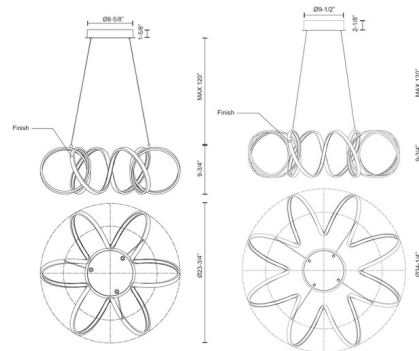

CLICK TO VIEW PRODUCT

Notes: