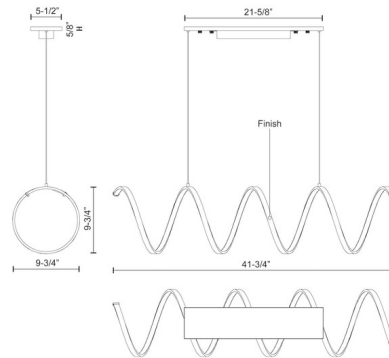

Shown in black / white

CLICK TO VIEW PRODUCT

Notes: