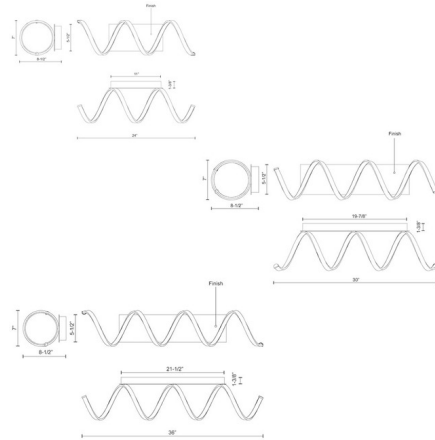

Lightology

lightology.com
866-954-4489
04-18-26

Project: _____
Company: _____
Location: _____ Fixture Type: _____
SPEC #: **KZC781090**
Approved On: _____ Approved By: _____

Synergy Wall Light By Kuzco Lighting

Description

The Synergy Wall Light features extruded and rolled rectangular aluminum helix finished in Antique Silver, Antique Brass or Black with a flexible silicon rubber diffuser. Available in three sizes. May be mounted horizontally or vertically. ETL listed.

Specifications

COLOR . . . . . White
BODY FINISH . . . . . Antique Silver
WATTAGE 26W
DIMMER . . . . . Low Voltage Electronic
DIMENSIONS . . . . . 24"W x 7"H x 8.5"D
INTEGRATED LED MODULE . . . . . 1 x LED/26W/120V LED

Technical Information

LAMP LIFE . . . . . 50000 hours
COLOR RENDERING . . . . . 90 CRI
LAMP COLOR 3000K
LUMENS/WATT 47.08
LUMINOUS FLUX . . . . . 1224 lumens

Shown in antique silver / white

CLICK TO VIEW PRODUCT

Notes: