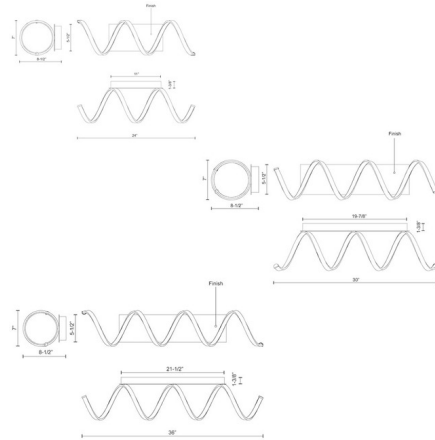

### Description

The Synergy Wall Light features extruded and rolled rectangular aluminum helix finished in Antique Silver, Antique Brass or Black with a flexible silicon rubber diffuser. Available in three sizes. May be mounted horizontally or vertically. ETL listed.

### Specifications

COLOR . . . . . White  
 BODY FINISH . . . . . Antique Silver  
 WATTAGE . . . . . 26W  
 DIMMER . . . . . Low Voltage Electronic  
 DIMENSIONS . . . . . 24"W x 7"H x 8.5"D  
 INTEGRATED LED MODULE . . . . . 1 x LED/26W/120V LED

### Technical Information

LAMP LIFE . . . . . 50000 hours  
 COLOR RENDERING . . . . . 90 CRI  
 LAMP COLOR . . . . . 3000K  
 LUMENS/WATT . . . . . 47.08  
 LUMINOUS FLUX . . . . . 1224 lumens

Shown in antique silver / white