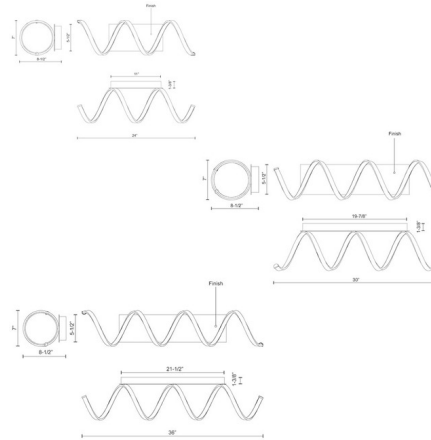

Lightology

lightology.com
866-954-4489
06-04-26

Project: _____
Company: _____
Location: _____ Fixture Type: _____
SPEC #: **KZC781090**
Approved On: _____ Approved By: _____

Synergy Wall Light By Kuzco Lighting

Description

The Synergy Wall Light features extruded and rolled rectangular aluminum helix finished in Antique Silver, Antique Brass or Black with a flexible silicon rubber diffuser. Available in three sizes. May be mounted horizontally or vertically. ETL listed.

Specifications

COLOR . . . . . White
BODY FINISH . . . . . Antique Silver
WATTAGE 26W
DIMMER . . . . . Low Voltage Electronic
DIMENSIONS . . . . . 24"W x 7"H x 8.5"D
INTEGRATED LED MODULE . . . . . 1 x LED/26W/120V LED

Technical Information

LAMP LIFE . . . . . 50000 hours
COLOR RENDERING . . . . . 90 CRI
LAMP COLOR 3000K
LUMENS/WATT 47.08
LUMINOUS FLUX . . . . . 1224 lumens

Shown in antique silver / white

CLICK TO VIEW PRODUCT

Notes: