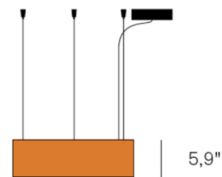

CLICK TO VIEW PRODUCT

Notes: