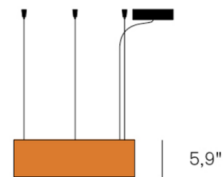

By LZF

Description

The Gea Slim Pendant is characterized by its versatility and simplicity. The light flowing from the side of the lamp creates a warm lighting atmosphere. Supplied with 8 feet of cable to customize the overall height. Available with 0-10V or TRIAC dimmable driver (dimmer not included).

Specifications

COLOR Yellow
BODY FINISH Matte Nickel
WATTAGE 25W
DIMMER 0-10V
DIMENSIONS 19.5"W x 5.3"H x 19.5"D
INTEGRATED LED MODULE 1 x LED/25W/120-277V LED
COUNTRY OF ORIGIN Spain

Technical Information

LAMP LIFE 40000 hours
COLOR RENDERING 90 CRI
LAMP COLOR 2700K
LUMENS/WATT 66.24
LUMINOUS FLUX 1656 lumens

Shown in matte nickel / yellow

CLICK TO VIEW PRODUCT

Notes: