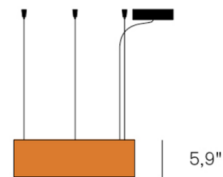

By LZF

Description

The Gea Slim Pendant is characterized by its versatility and simplicity. The light flowing from the side of the lamp creates a warm lighting atmosphere. Supplied with 8 feet of cable to customize the overall height. Available with 0-10V or TRIAC dimmable driver (dimmer not included).

Specifications

COLOR Blue
BODY FINISH Matte Nickel
WATTAGE 25W
DIMMER 0-10V
DIMENSIONS 19.5"W x 5.3"H x 19.5"D
INTEGRATED LED MODULE 1 x LED/25W/120-277V LED
COUNTRY OF ORIGIN Spain

Technical Information

LAMP LIFE 40000 hours
COLOR RENDERING 90 CRI
LAMP COLOR 2700K
LUMENS/WATT 66.24
LUMINOUS FLUX 1656 lumens

Shown in matte nickel / blue

CLICK TO VIEW PRODUCT

Notes: