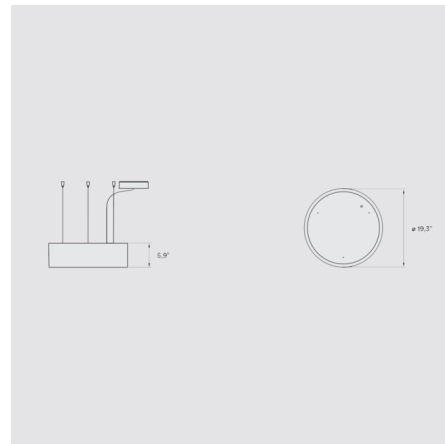

By LZF

Description

The Gea Slim Pendant is characterized by its versatility and simplicity. The light flowing from the side of the lamp creates a warm lighting atmosphere. Supplied with 8 feet of cable to customize the overall height. Available with 0-10V or TRIAC dimmable driver (dimmer not included).

Specifications

COLOR Blue
BODY FINISH Matte Nickel
WATTAGE 25W
DIMMER 0-10V
DIMENSIONS 19.5"W x 5.3"H x 19.5"D
INTEGRATED LED MODULE 1 x LED/25W/120-277V LED
COUNTRY OF ORIGIN Spain

Technical Information

LAMP LIFE 40000 hours
COLOR RENDERING 90 CRI
LAMP COLOR 2700K
LUMENS/WATT 66.24
LUMINOUS FLUX 1656 lumens

Shown in matte nickel / blue

CLICK TO VIEW PRODUCT

Notes: