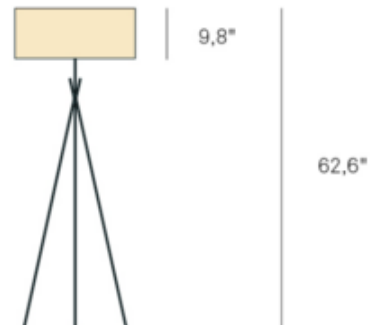

DESIGNER

Marivi Calvo

BRAND

LZF

DESCRIPTION

The Cosmos Floor Lamp is characterized by its simplicity and versatility. Its modest form is smart, self-possessed and clean-cut, radiating warmth from its wood veneer sides, resulting in a satisfyingly serene atmosphere. It features a handmade Wood Veneer shade with a Matt Satin Acrylic upper diffuser and a Brushed Nickel Metal tripod base. Transparent electrical cord with dimming switch.

SHADE COLOR	Grey
BODY FINISH	Brushed Nickel
WATTAGE	33W
DIMMER	Included
DIMENSIONS	23.6"W x 62.6"H
BULB NOT INCLUDED	
LAMP	3 x G25/Medium (E26)/11W/120V LED

SPEC #

LZF781468

COMPANY

PROJECT

FIXTURE TYPE

APPROVED BY