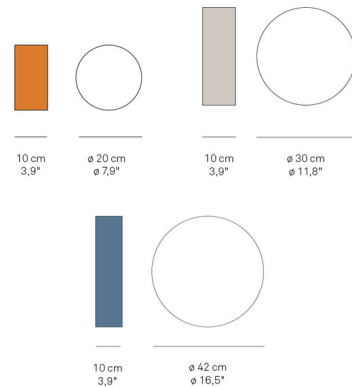

By LZF

Description

The Gea Wall / Ceiling Light, designed by Marivi Calvo, is characterized by its simplicity and versatility. Its modest form is smart, self-possessed and clean-cut, radiating warmth from its wood veneer sides, resulting in a satisfyingly serene atmosphere. Handmade shade is available in a variety of wood veneers. The look is completed with a matte satin acrylic diffuser. Available with 0-10V dimmable integrated LED, TRIAC dimmable integrated LED, or included non-dimmable LED Retrofit Bulb.

Shown in ivory white

Specifications

COLOR	Ivory White
BODY FINISH	N/A
WATTAGE	6W
DIMMER	Not Dimmable
DIMENSIONS	7.9"W x 7.9"H x 3.7"D
BULB INCLUDED	1 x LED/GX53/6W/120V LED
COUNTRY OF ORIGIN	Spain

Technical Information

COLOR RENDERING	90 CRI
LAMP COLOR	3000K
LUMENS/WATT	58.33
LUMINOUS FLUX	350 lumens

CLICK TO VIEW PRODUCT

Notes: