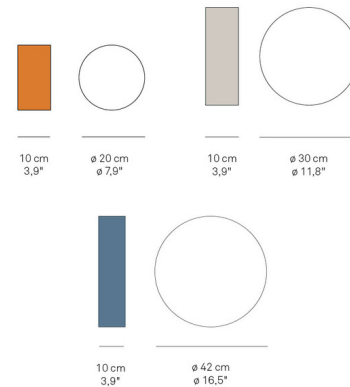

Specifications

COLOR Grey
BODY FINISH N/A
WATTAGE 6W
DIMMER Not Dimmable
DIMENSIONS 7.9"W x 7.9"H x 3.7"D
BULB INCLUDED 1x LED/GX53/6W/120V LED
COUNTRY OF ORIGIN Spain

Technical Information

COLOR RENDERING 90 CRI
LAMP COLOR 3000K
LUMENS/WATT 58.33
LUMINOUS FLUX 350 lumens

Shown in grey

CLICK TO VIEW PRODUCT

Notes: