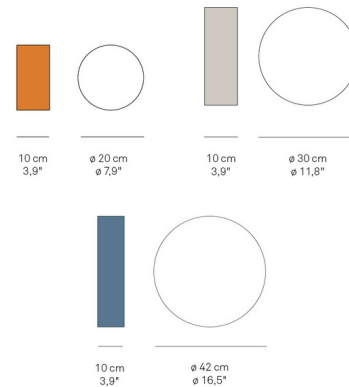

### Specifications

COLOR	Natural Beech
BODY FINISH	N/A
WATTAGE	6W
DIMMER	Not Dimmable
DIMENSIONS	16.5"W x 16.5"H x 3.7"D
BULB INCLUDED	1 x LED/GX53/6W/120V LED
COUNTRY OF ORIGIN	Spain

### Technical Information

COLOR RENDERING	90 CRI
LAMP COLOR	3000K
LUMENS/WATT	58.33
LUMINOUS FLUX	350 lumens

CLICK TO VIEW PRODUCT

Notes: