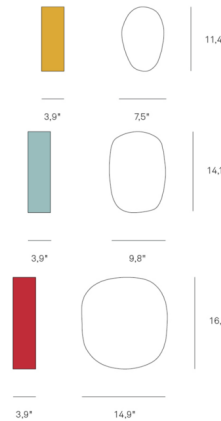

## Guijarro Wall / Ceiling Light By LZF

### Description

The Guijarro Wall / Ceiling Light Fixture is inspired by fine shingle - small, smooth and rounded pebbles whose individual shapes have been carved over many years by water and sand. A tiny wonder of nature, every pebble exhibits its own color, contours and form. Available with a wood veneer shade, satin white acrylic diffuser. TRIAC or 0-10V dimmable (dimmer sold separately).

### Specifications

|                       |                          |
|-----------------------|--------------------------|
| COLOR                 | Ivory White              |
| BODY FINISH           | N/A                      |
| WATTAGE               | 12W                      |
| DIMMER                | 0-10V                    |
| DIMENSIONS            | 7.5"W x 11.4"H x 3.7"D   |
| INTEGRATED LED MODULE | 1 x LED/12W/120-277V LED |
| COUNTRY OF ORIGIN     | Spain                    |

### Technical Information

|                 |            |
|-----------------|------------|
| COLOR RENDERING | 90 CRI     |
| LAMP COLOR      | 2700K      |
| LUMENS/WATT     | 61.17      |
| LUMINOUS FLUX   | 734 lumens |