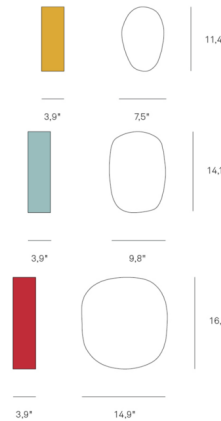

Lightology

lightology.com
866-954-4489
04-25-26

Project: _____

Company: _____

Location: _____ Fixture Type: _____

SPEC #: **LZF781618**

Approved On: _____ Approved By: _____

Guijarro Wall / Ceiling Light By LZF

Description

The Guijarro Wall / Ceiling Light Fixture is inspired by fine shingle - small, smooth and rounded pebbles whose individual shapes have been carved over many years by water and sand. A tiny wonder of nature, every pebble exhibits its own color, contours and form. Available with a wood veneer shade, satin white acrylic diffuser. TRIAC or 0-10V dimmable (dimmer sold separately).

Shown in natural beech

Specifications

| | |
|-----------------------|--------------------------|
| COLOR | Natural Beech |
| BODY FINISH | N/A |
| WATTAGE | 12W |
| DIMMER | 0-10V |
| DIMENSIONS | 7.5"W x 11.4"H x 3.7"D |
| INTEGRATED LED MODULE | 1 x LED/12W/120-277V LED |
| COUNTRY OF ORIGIN | Spain |

Technical Information

| | |
|-----------------|------------|
| COLOR RENDERING | 90 CRI |
| LAMP COLOR | 2700K |
| LUMENS/WATT | 61.17 |
| LUMINOUS FLUX | 734 lumens |

CLICK TO VIEW PRODUCT

Notes: