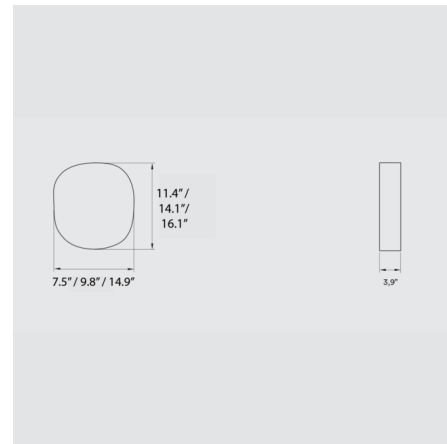

CLICK TO VIEW PRODUCT

Notes: