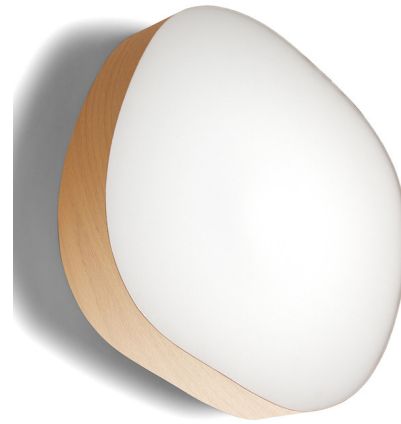

Lightology

lightology.com
866-954-4489
05-25-26

Project: _____
 Company: _____
 Location: _____ Fixture Type: _____
 SPEC #: **LZF781684**
 Approved On: _____ Approved By: _____

Guijarro Wall / Ceiling Light By LZF

Description

The Guijarro Wall / Ceiling Light Fixture is inspired by fine shingle - small, smooth and rounded pebbles whose individual shapes have been carved over many years by water and sand. A tiny wonder of nature, every pebble exhibits its own color, contours and form. Available with a wood veneer shade, satin white acrylic diffuser. TRIAC or 0-10V dimmable (dimmer sold separately).

Specifications

COLOR Natural Beech
 BODY FINISH N/A
 WATTAGE 20W
 DIMMER 0-10V
 DIMENSIONS 14.9"W x 16.1"H x 3.7"D
 INTEGRATED LED MODULE 1 x LED/20W/120-277V LED
 COUNTRY OF ORIGIN Spain

Technical Information

COLOR RENDERING 90 CRI
 LAMP COLOR 2700K
 LUMENS/WATT 73.45
 LUMINOUS FLUX 1469 lumens

Notes:

Shown in natural beech

CLICK TO VIEW PRODUCT