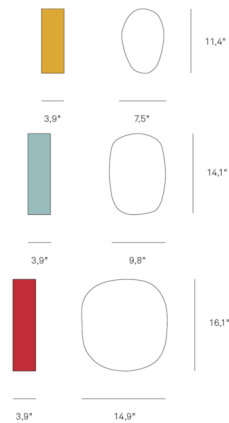

Description

The Guijarro Wall / Ceiling Light Fixture is inspired by fine shingle - small, smooth and rounded pebbles whose individual shapes have been carved over many years by water and sand. A tiny wonder of nature, every pebble exhibits its own color, contours and form. Available with a wood veneer shade, satin white acrylic diffuser. TRIAC or 0-10V dimmable (dimmer sold separately).

Specifications

COLOR Natural Beech
 BODY FINISH N/A
 WATTAGE 20W
 DIMMER 0-10V
 DIMENSIONS 14.9"W x 16.1"H x 3.7"D
 INTEGRATED LED MODULE 1 x LED/20W/120-277V LED
 COUNTRY OF ORIGIN Spain

Technical Information

COLOR RENDERING 90 CRI
 LAMP COLOR 2700K
 LUMENS/WATT 73.45
 LUMINOUS FLUX 1469 lumens

Notes:

Shown in natural beech

CLICK TO VIEW PRODUCT