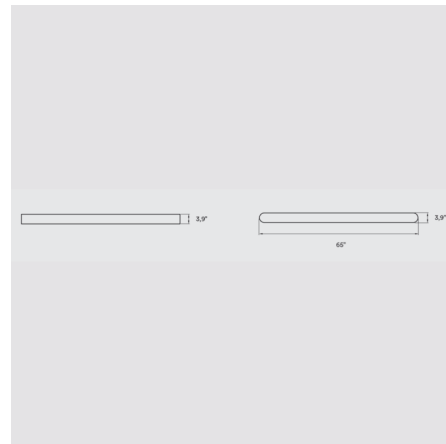

By LZF

Description

The I-Club Slim Wall Light is designed with clean architectural lines and a longer form that will illuminate its surroundings with understated elegance. Fabricated in a variety of wood veneer options with a matt satin acrylic bottom and upper diffuser, and a White enamel metal back plate. Includes cover plate for standard 4 inch US junction box (not pictured).

Specifications

COLOR Pale Rose
BODY FINISH N/A
WATTAGE 60W
DIMMER 0-10V
DIMENSIONS 65"W x 3.9"H x 3.9"D
INTEGRATED LED MODULE 1 x LED/60W/120-277V LED
COUNTRY OF ORIGIN Spain

Technical Information

LAMP LIFE 40000 hours
COLOR RENDERING 90 CRI
LAMP COLOR 2700K
LUMENS/WATT 33.62
LUMINOUS FLUX 2017 lumens

Shown in pale rose

CLICK TO VIEW PRODUCT

Notes: