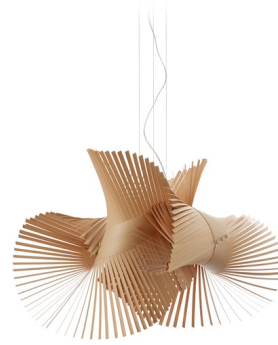

## Minimikado Pendant

By LZF

### Description

The Minimikado Pendant takes its names from the classic pick-up-sticks game, where sticks are bundled together and when released, fall in a circular jumble. A radiant light, the wood veneer strips spread outwards, in a manner evocative of a bird's plumage. Cleverly engineered, the Mikado's form is both chaotic and harmonious at the same time. It is a light whose profile is like a coruscating kaleidoscope of pattern. Supplied with 8 feet of cable to customize length.

Shown in brushed nickel / natural beech

50 cm  
19.7"

53 cm  
20.9"

62 cm  
24.4"

### Specifications

COLOR . . . . . Natural Beech  
BODY FINISH . . . . . Brushed Nickel  
WATTAGE . . . . . 5W  
DIMMER . . . . . Standard 120V  
DIMENSIONS . . . . . 24.4"W x 19.7"H x 20.9"D  
BULB NOT INCLUDED . . . . . 1 x A15/Medium (E26)/5W/120V LED  
COUNTRY OF ORIGIN . . . . . Spain