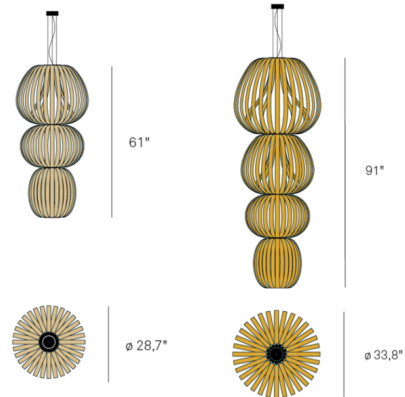

The Totem Pendant is a veritable feast for the senses, a light whose proportions enliven a space with dramatic effect. A sublime lighting structure, it has the emblematic air of a sacred object, a light whose shape and spirit are reflected in cultures worldwide. It diffuses warm light through the gaps in its wood veneer strips. Available with 0-10V or TRIAC dimmable driver (dimmer not included).

Specifications

COLOR Ivory White
BODY FINISH Matte Nickel
WATTAGE 120W
DIMMER 0-10V
DIMENSIONS 28.7"W x 61"H
INTEGRATED LED MODULE 2 x LED/60W/120-277V LED
COUNTRY OF ORIGIN Spain

Technical Information

COLOR RENDERING 90 CRI
LAMP COLOR 2700K
LUMENS/WATT 29.92
LUMINOUS FLUX 1795 lumens

Shown in matte nickel / ivory white

CLICK TO VIEW PRODUCT

Notes: