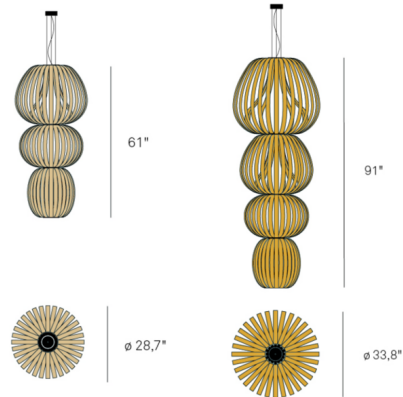

### Description

The Totem Pendant is a veritable feast for the senses, a light whose proportions enliven a space with dramatic effect. A sublime lighting structure, it has the emblematic air of a sacred object, a light whose shape and spirit are reflected in cultures worldwide. It diffuses warm light through the gaps in its wood veneer strips. Available with 0-10V or TRIAC dimmable driver (dimmer not included).

### Specifications

COLOR . . . . . Ivory White  
BODY FINISH . . . . . Matte Nickel  
WATTAGE . . . . . 270W  
DIMMER . . . . . 0-10V  
DIMENSIONS . . . . . 33.9"W x 91"H  
INTEGRATED LED MODULE . . . . . 3 x LED/90W/120-277V LED  
COUNTRY OF ORIGIN . . . . . Spain

### Technical Information

LAMP LIFE . . . . . 40000 hours  
COLOR RENDERING . . . . . 90 CRI  
LAMP COLOR . . . . . 2700K  
LUMENS/WATT . . . . . 27.92  
LUMINOUS FLUX . . . . . 2513 lumens

Shown in matte nickel / ivory white