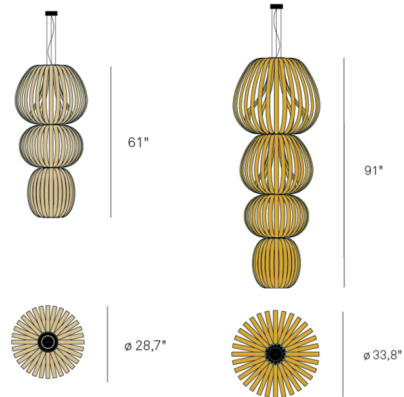

### Description

The Totem Pendant is a veritable feast for the senses, a light whose proportions enliven a space with dramatic effect. A sublime lighting structure, it has the emblematic air of a sacred object, a light whose shape and spirit are reflected in cultures worldwide. It diffuses warm light through the gaps in its wood veneer strips. Available with 0-10V or TRIAC dimmable driver (dimmer not included).

### Specifications

COLOR . . . . . Ivory White  
BODY FINISH . . . . . Matte Nickel  
WATTAGE . . . . . 270W  
DIMMER . . . . . 0-10V  
DIMENSIONS . . . . . 33.9"W x 91"H  
INTEGRATED LED MODULE . . . . . 3 x LED/90W/120-277V LED  
COUNTRY OF ORIGIN . . . . . Spain

### Technical Information

LAMP LIFE . . . . . 40000 hours  
COLOR RENDERING . . . . . 90 CRI  
LAMP COLOR . . . . . 2700K  
LUMENS/WATT . . . . . 27.92  
LUMINOUS FLUX . . . . . 2513 lumens

Shown in matte nickel / ivory white