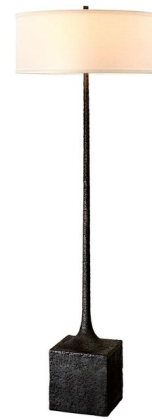

Lightology

lightology.com
866-954-4489
04-28-26

Project: _____

Company: _____

Location: _____ Fixture Type: _____

SPEC #: **TRY782368**

Approved On: _____ Approved By: _____

Brera Floor Lamp By Troy Lighting

Description

Brera Floor Lamp is ancient and otherworldly, its single form at once organic and totally man-made in appearance. Striking in its simplicity, Brera's contrast between its smooth fabric shade and intensely textural body makes for an intriguing piece. Features an Off White shade and a Tortona Bronze finish. Comes with a 10 foot cord. UL listed.

Shown in tortona bronze / off white

Specifications

COLOR Off White
BODY FINISH Tortona Bronze
WATTAGE 24W
DIMMER Included
DIMENSIONS 22"W x 64.5"H
BULB NOT INCLUDED 3 x A19/Medium (E26)/60W/120V LED
OTHER BULB OPTIONS 3 x A19/Medium (E26)/60W/120V Incandescent
COUNTRY OF ORIGIN India