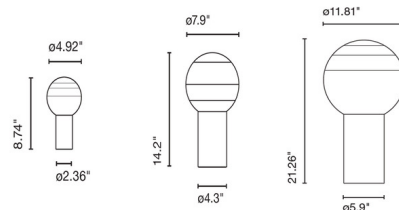

CLICK TO VIEW PRODUCT