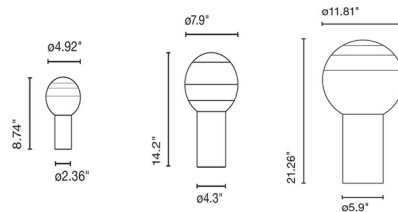

CLICK TO VIEW PRODUCT

Notes: