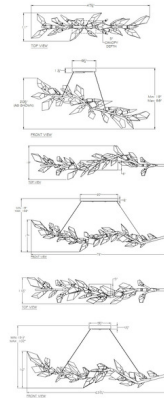

Lightology

lightology.com
866-954-4489
05-25-26

Project: _____

Company: _____

Location: _____ Fixture Type: _____

SPEC #: **FAL782443**

Approved On: _____ Approved By: _____

Foret Linear Pendant By Fine Art Handcrafted Lighting

Description

The Foret Linear Pendant draws inspiration from nature and its majestic forest. The long branch of this piece is adorned with hand cut faceted crystal leaves. Not suitable for vaulted ceilings. Canopy sizes are listed on the line drawing.

Shown in gold leaf / crystal

Specifications

COLOR Crystal
BODY FINISH Gold Leaf
WATTAGE 35W
DIMMER Standard 120V
DIMENSIONS 63.5"L x 11.5"W x 16"H
BULB NOT INCLUDED 7 x B10/Candelabra (E12)/5W/120V LED
OTHER BULB OPTIONS 7 x B10/Candelabra (E12)/120V LED

Technical Information

PRODUCT DIMENSIONS Adjustable Min/Max Height: 19.5 - 102"

CLICK TO VIEW PRODUCT

Notes: