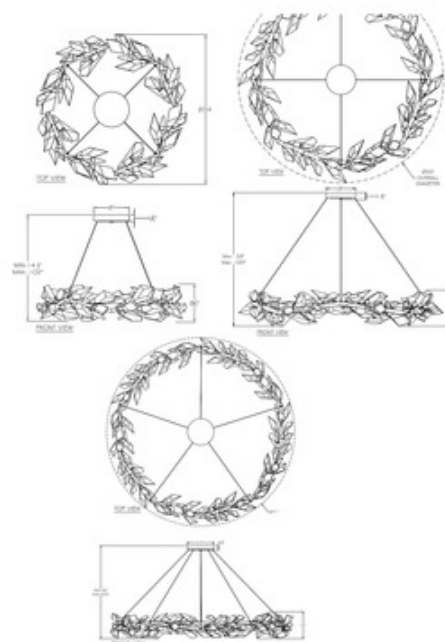

BRAND Fine Art Handcrafted Lighting

DESCRIPTION

The Foret Pendant draws inspiration from nature and its majestic forest. The band of this piece is adorned with branches of hand cut faceted crystal leaves. *Note:* Due to the weight of this fixture, additional ceiling support is required.

Shown in: Silver Leaf / Crystal

SHADE COLOR	Crystal
BODY FINISH	Silver Leaf
WATTAGE	40W
DIMMER	Standard 120V
DIMENSIONS	34"W x 8.5"H
BULB NOT INCLUDED	
LAMP	8 x B10/Candelabra (E12)/5W/120V LED

Technical Information

PRODUCT DIMENSIONS	Min/Max Adjustable Length: 14.5" - 102"
---------------------------	---

SPEC # FAL782444

COMPANY	PROJECT	FIXTURE TYPE	APPROVED BY	DATE