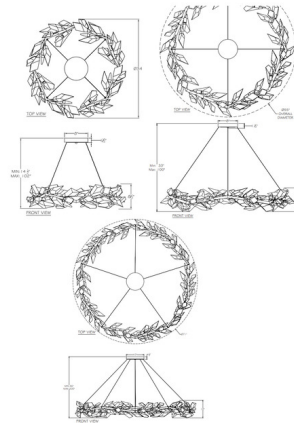

By Fine Art Handcrafted Lighting

Description

The Foret Pendant draws inspiration from nature and its majestic forest. The band of this piece is adorned with branches of hand cut faceted crystal leaves. Note: Due to the weight of this fixture, additional ceiling support is required.

Shown in silver leaf / crystal

Specifications

COLOR	Crystal
BODY FINISH	Silver Leaf
WATTAGE	40W
DIMMER	Standard 120V
DIMENSIONS	34"W x 8.5"H
BULB NOT INCLUDED	8 x B10/Candelabra (E12)/5W/120V LED
COUNTRY OF ORIGIN	United States

Technical Information

PRODUCT DIMENSIONS	Min/Max Adjustable Length: 14.5" - 102"
--------------------	---

CLICK TO VIEW PRODUCT

Notes: