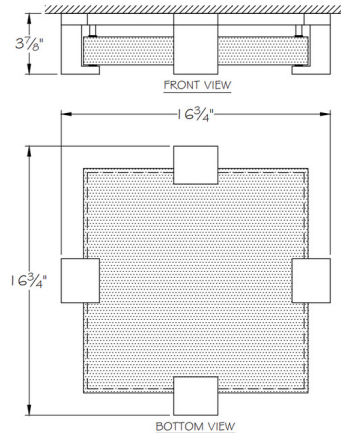

Shown in gold leaf / clear

Specifications

| | |
|-----------------------|------------------------|
| COLOR | Clear |
| BODY FINISH | Gold Leaf |
| WATTAGE | 40W |
| DIMMER | Low Voltage Electronic |
| DIMENSIONS | 16.75"W x 3.9"H |
| INTEGRATED LED MODULE | 4 x LED/10W/120V LED |
| COUNTRY OF ORIGIN | United States |