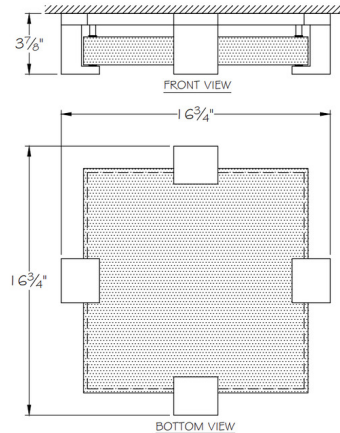

Shown in gold leaf / clear

Specifications

COLOR	Clear
BODY FINISH	Gold Leaf
WATTAGE	40W
DIMMER	Low Voltage Electronic
DIMENSIONS	16.75"W x 3.9"H
INTEGRATED LED MODULE	4 x LED/10W/120V LED
COUNTRY OF ORIGIN	United States