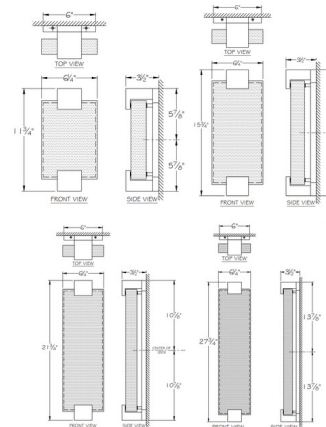

Shown in silver leaf / antiqued gold leaf

Specifications

COLOR Antiqued Gold Leaf
 BODY FINISH Silver Leaf
 WATTAGE 19W
 DIMMER Low Voltage Electronic
 DIMENSIONS 6.5"W x 11.75"H x 3.5"D
 INTEGRATED LED MODULE 2 x LED/9.5W/120V LED
 COUNTRY OF ORIGIN United States