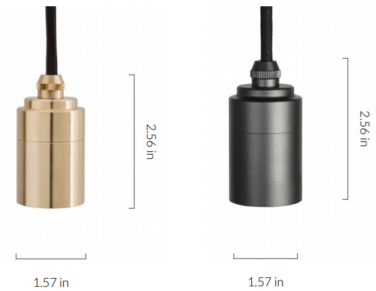

### Description

The Cord and Canopy Pendant made of brass in Polished Brass or anodized aluminum in Graphite is built to complement a variety of bulb designs. Looks great alone or in clusters. Features a medium base socket, 5.2 inch round canopy and 118 inch black threaded cord crafted with special silicon to help avoid kinking. Best paired with Enno, Noma, Oblo, Oval, and Voronoii bulbs, sold separately. Maximum 60 watts, 120 volt.

### Specifications

COLOR	N/A
BODY FINISH	Graphite
WATTAGE	43W
DIMMER	Dimmable
DIMENSIONS	120.56"L x 1.57"W x 2.56"H
BULB NOT INCLUDED	1 x A19/Medium (E26)/43W/120V Incandescent
OTHER BULB OPTIONS	1 x A19/Medium (E26)/120V LED