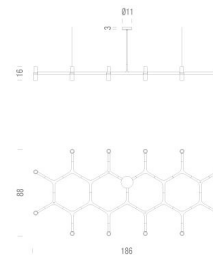

By Nemo

Description

Crown Plana Major Pendant is a modular structure featuring twelve Sandblasted glass diffusers with a Polished Aluminum, Gold Plated, Black Plated, or painted Matte White, painted, Matte Black, or painted Gold. Optional G9 LED kit sold separately.

Shown in matte black / sandblasted glass

116
811
88
186
cable length 2.5m

Specifications

COLOR Sandblasted Glass
BODY FINISH Black Plated
WATTAGE 300W
DIMMER Standard 120V
DIMENSIONS 73.2"L x 37.4"W x 6.3"H
BULB INCLUDED 12 x JCD/G9/25W/120V Halogen
COUNTRY OF ORIGIN Italy