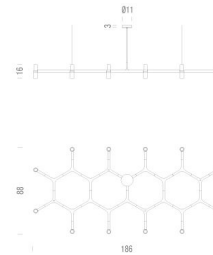

By Nemo

Description

Crown Plana Major Pendant is a modular structure featuring twelve Sandblasted glass diffusers with a Polished Aluminum, Gold Plated, Black Plated, or painted Matte White, painted, Matte Black, or painted Gold. Optional G9 LED kit sold separately.

Shown in matte black / sandblasted glass

Specifications

COLOR	Sandblasted Glass
BODY FINISH	Black Plated
WATTAGE	300W
DIMMER	Standard 120V
DIMENSIONS	73.2"L x 37.4"W x 6.3"H
BULB INCLUDED	12 x JCD/G9/25W/120V Halogen
COUNTRY OF ORIGIN	Italy