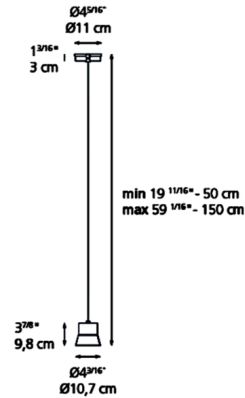

CLICK TO VIEW PRODUCT

Notes: