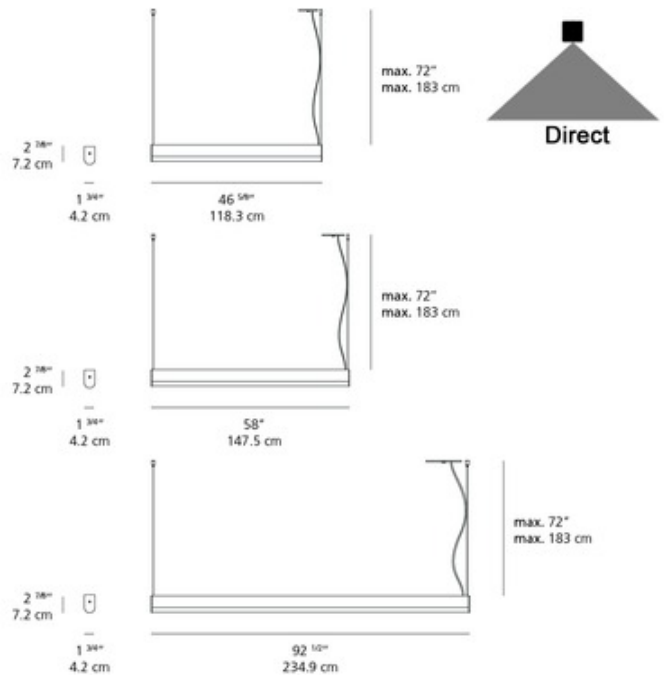

DESIGNER

Ron Rezek

BRAND

Artemide

DESCRIPTION

The Ledbar Round Direct Suspension features an extruded aluminum body with a matte aluminum finish, powder-coated grey end caps, and a frosted acrylic diffuser. Available in three sizes. Choice of 3000K or 3500K color temperature. Junction box can be centered on cable or mounted independently.

Shown in: Aluminum / Frosted

SHADE COLOR	Frosted
BODY FINISH	Aluminum
WATTAGE	27W
DIMMER	Low Voltage Electronic
DIMENSIONS	72"L x 46.6"W x 2.9"H x 1.75"D
INTEGRATED LED MODULE	
LAMP	1 x LED/27W/120V LED

Technical Information

LAMP COLOR	3000K
COLOR RENDERING	90 CRI

SPEC # ART782789

COMPANY	PROJECT	FIXTURE TYPE	APPROVED BY	DATE