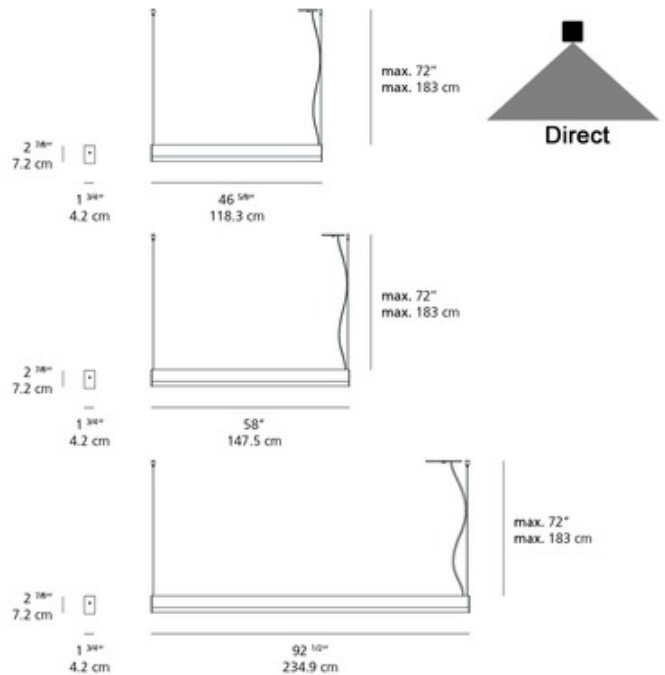

DESIGNER

Ron Rezek

BRAND

Artemide

DESCRIPTION

The Ledbar Square Direct Suspension features an extruded aluminum body with a matte aluminum finish, powder-coated grey end caps, and a frosted acrylic diffuser. Available in three sizes. Choice of 3000K or 3500K color temperature. Junction box can be centered on cable or mounted independently.

Shown in: Aluminum / Frosted

SHADE COLOR	Frosted
BODY FINISH	Aluminum
WATTAGE	27W
DIMMER	Low Voltage Electronic
DIMENSIONS	72"L x 46.6"W x 2.9"H x 1.75"D
INTEGRATED LED MODULE	
LAMP	1 x LED/27W/120V LED

Technical Information

LAMP COLOR	3000K
COLOR RENDERING	90 CRI

SPEC # ART782813

COMPANY	PROJECT	FIXTURE TYPE	APPROVED BY	DATE