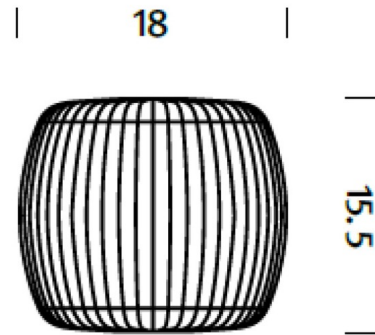

### Specifications

COLOR	White
BODY FINISH	Brushed Nickel
WATTAGE	150W
DIMMER	Standard 120V
DIMENSIONS	18"W x 15.5"H
BULB NOT INCLUDED	1 x A19/Medium (E26)/150W/120V Incandescent
OTHER BULB OPTIONS	1 x A19/Medium (E26)/120V LED
COUNTRY OF ORIGIN	United States

### Technical Information

PRODUCT DIMENSIONS	Canopy: 5.25" diameter
--------------------	------------------------

Shown in brushed nickel / white

CLICK TO VIEW PRODUCT

Notes: