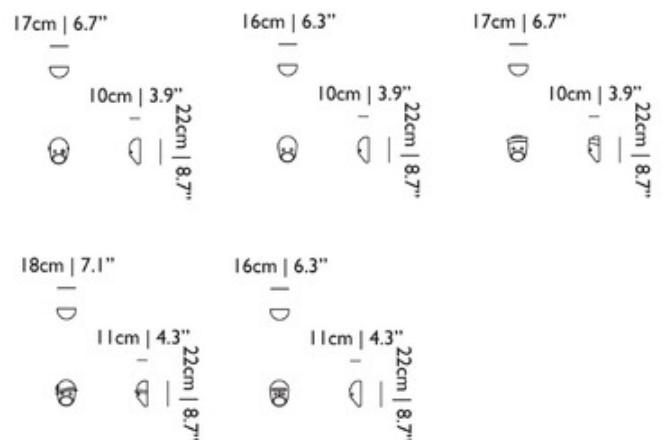

COMPANY	PROJECT	FIXTURE TYPE	APPROVED BY	DATE