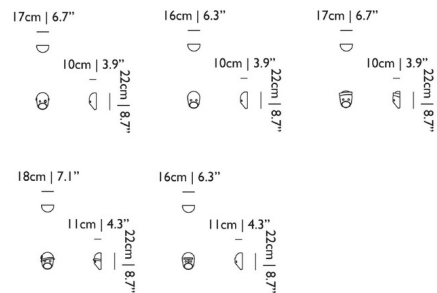

CLICK TO VIEW PRODUCT

Notes: