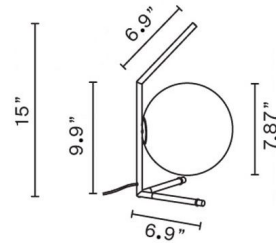

Description

The IC T1 Low Table Lamp, designed by Michael Anastassiades for Flos, features an Opal blown glass diffuser with a Black, Brass, Red Burgundy or Chrome finish. One 60 watt 120 volt JCD G9 halogen bulb is included. 6.9 inch width x 15 inch height x 6.9 inch depth. UL listed.

Shown in black / opal

Specifications

COLOR	Opal
BODY FINISH	Black
WATTAGE	60W
DIMMER	Included
DIMENSIONS	6.9"W x 15"H x 6.9"D
BULB NOT INCLUDED	1 x JCD/G9/60W/120V Halogen
COUNTRY OF ORIGIN	Italy

CLICK TO VIEW PRODUCT