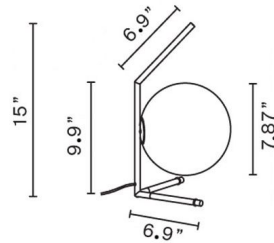

Description

The IC T1 Low Table Lamp, designed by Michael Anastassiades for Flos, features an Opal blown glass diffuser with a Black, Brass, Red Burgundy or Chrome finish. One 60 watt 120 volt JCD G9 halogen bulb is included. 6.9 inch width x 15 inch height x 6.9 inch depth. UL listed.

Shown in black / opal

Specifications

COLOR	Opal
BODY FINISH	Black
WATTAGE	60W
DIMMER	Included
DIMENSIONS	6.9"W x 15"H x 6.9"D
BULB NOT INCLUDED	1 x JCD/G9/60W/120V Halogen
COUNTRY OF ORIGIN	Italy

CLICK TO VIEW PRODUCT