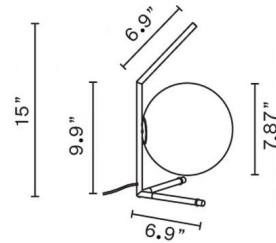

By FLOS

Description

The IC T1 Low Table Lamp, designed by Michael Anastassiades for Flos, features an Opal blown glass diffuser with a Black, Brass, Red Burgundy or Chrome finish. One 60 watt 120 volt JCD G9 halogen bulb is included. 6.9 inch width x 15 inch height x 6.9 inch depth. UL listed.

Shown in black / opal

Specifications

COLOR	Opal
BODY FINISH	Black
WATTAGE	60W
DIMMER	Included
DIMENSIONS	6.9"W x 15"H x 6.9"D
BULB NOT INCLUDED	1 x JCD/G9/60W/120V Halogen
COUNTRY OF ORIGIN	Italy

CLICK TO VIEW PRODUCT