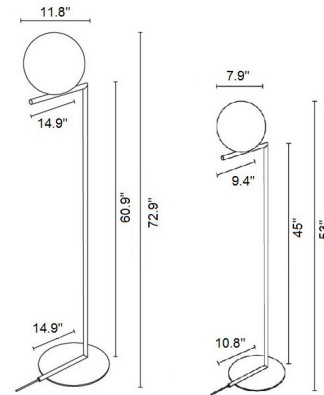

Description

The IC Floor Lamp features a blown glass Opal diffuser with a Brass, Red Burgundy, Black, or Chrome finish. Available in two sizes. Dimmer included on power cord. Small: One 60 watt 120 volt JCD G9 halogen bulb is included. 10.8 inch width x 53 inch height. Large: One 150 watt 120 volt T10 medium base halogen bulb is included. 14.9 inch width x 72.9 inch height. UL listed.

Shown in black / opal

Specifications

COLOR	Opal
BODY FINISH	Black
WATTAGE	60W
DIMMER	Included
DIMENSIONS	10.8"W x 53.1"H
BULB NOT INCLUDED	1 x JCD/G9/60W/120V Halogen
COUNTRY OF ORIGIN	Italy

CLICK TO VIEW PRODUCT