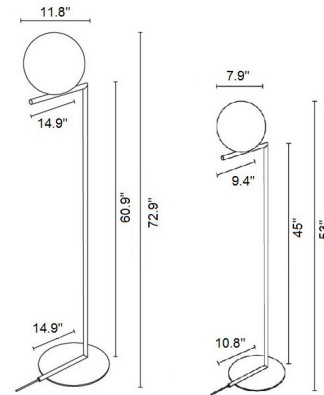

Description

The IC Floor Lamp features a blown glass Opal diffuser with a Brass, Red Burgundy, Black, or Chrome finish. Available in two sizes. Dimmer included on power cord. Small: One 60 watt 120 volt JCD G9 halogen bulb is included. 10.8 inch width x 53 inch height. Large: One 150 watt 120 volt T10 medium base halogen bulb is included. 14.9 inch width x 72.9 inch height. UL listed.

Shown in black / opal

Specifications

COLOR	Opal
BODY FINISH	Black
WATTAGE	150W
DIMMER	Included
DIMENSIONS	14.9"W x 72.9"H
BULB NOT INCLUDED	1 x T10/Medium (E26)/150W/120V Halogen
COUNTRY OF ORIGIN	Italy