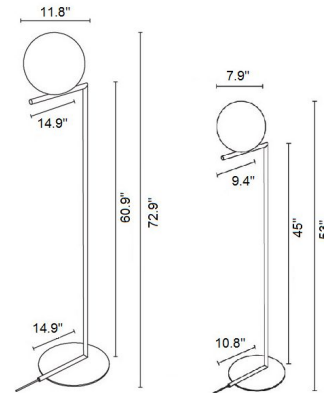

### Description

The IC Floor Lamp features a blown glass Opal diffuser with a Brass, Red Burgundy, Black, or Chrome finish. Available in two sizes. Dimmer included on power cord. Small: One 60 watt 120 volt JCD G9 halogen bulb is included. 10.8 inch width x 53 inch height. Large: One 150 watt 120 volt T10 medium base halogen bulb is included. 14.9 inch width x 72.9 inch height. UL listed.

### Specifications

COLOR	Opal
BODY FINISH	Black
WATTAGE	150W
DIMMER	Included
DIMENSIONS	14.9"W x 72.9"H
BULB NOT INCLUDED	1 x T10/Medium (E26)/150W/120V Halogen
COUNTRY OF ORIGIN	Italy

CLICK TO VIEW PRODUCT