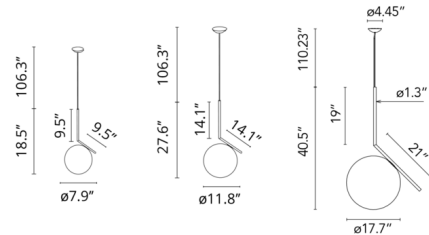

By FLOS

Description

The IC Light Suspension features an opal glass sphere perfectly balanced on a sleek, angled steel frame. The globe lights up with a luminous glow to offer a commanding presence in any space.

Note: The 40.5 inch size is only available in Brass.

Shown in black / opal

Specifications

COLOR	Opal
BODY FINISH	Black
WATTAGE	100W
DIMMER	Standard 120V
DIMENSIONS	11.8"W x 27.6"H
BULB NOT INCLUDED	1 x T8/Medium (E26)/100W/120V Incandescent
COUNTRY OF ORIGIN	Italy