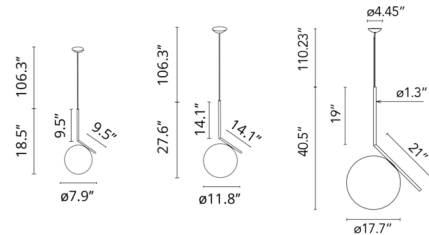

## IC Light Suspension By FLOS

### Description

The IC Light Suspension features an opal glass sphere perfectly balanced on a sleek, angled steel frame. The globe lights up with a luminous glow to offer a commanding presence in any space. Note: The 40.5 inch size is only available in Brass.

### Specifications

COLOR	Opal
BODY FINISH	Black
WATTAGE	100W
DIMMER	Standard 120V
DIMENSIONS	11.8"W x 27.6"H
BULB NOT INCLUDED	1 x T8/Medium (E26)/100W/120V Incandescent
COUNTRY OF ORIGIN	Italy

CLICK TO VIEW PRODUCT