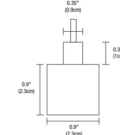

By PureEdge Lighting

Description

The Pix Sticks Cirrus Suspension with D1 Direct Lens is a customizable chandelier for the modern home, office, restaurant, or commercial area. Features linear channels that intersect at alternate heights casting downlight illumination through diffused white lenses. Available in a variety of finishes, a spectrum of color temperature options including Warm Dim, and 5 LED watts per foot per channel. Includes three, five or seven sticks between 39-120 inches in length. Satin Nickel, Chrome and White finishes supplied with matching canopy and Satin Nickel wires. Antique Bronze and Satin Black finishes supplied with a Black canopy and Black wires. Supplied with a metal canopy (12 inch for 3 and 5-stick and 16 inch for 7-stick), a 120 volt input, 24VDC Class 2 output electronic low voltage LED power supply, and 12 feet of suspension cable. Dimmable with an electronic low voltage dimmer: (recommended: Lutron Diva DVELV-300P, Lutron Skylark SELV-300P, Lutron Maestro MAELV-600, and Lutron Radio Ra 2, or Legrand Adorne ADTP703TU), sold separately. Product is built to order.

Specifications

COLOR	White Lens
BODY FINISH	Satin Nickel
WATTAGE	60W
DIMMER	Low Voltage Electronic
DIMENSIONS	48"L x 0.9"W x 0.9"H
INTEGRATED LED MODULE	12 x LED/5W/24V LED

Technical Information

LAMP LIFE	50000 hours
COLOR RENDERING	92 CRI
LAMP COLOR	2700K
LUMENS/WATT	648.00
LUMINOUS FLUX	3240 lumens

Shown in satin nickel / white lens

D1 - Direct 6.9" Lens

CLICK TO VIEW PRODUCT

Notes: