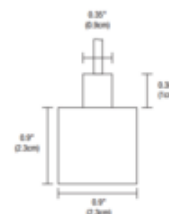

Shown in: Satin Nickel / White Lens

<b>SHADE COLOR</b>	White Lens
<b>BODY FINISH</b>	Satin Nickel
<b>LAMP</b>	12 x LED/5W/24V LED
<b>WATTAGE</b>	60W
<b>DIMMER</b>	Low Voltage Electronic
<b>DIMENSIONS</b>	48"L x 0.9"W x 0.9"H

*Technical Information*

<b>LUMINOUS FLUX</b>	3240 lumens
<b>LUMENS/WATT</b>	648.00
<b>LAMP COLOR</b>	2700 K
<b>COLOR RENDERING</b>	92 CRI
<b>LAMP LIFE</b>	50000 hours

**PRODUCT NUMBER** EDG782865

D1 - Direct 0.9" Lens