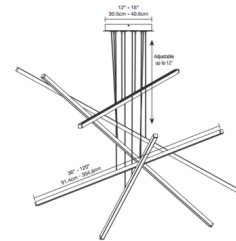

By PureEdge Lighting

Description

The Pix Sticks Cirrus Suspension with D1 Direct Lens is a customizable chandelier for the modern home, office, restaurant, or commercial area. Features linear channels that intersect at alternate heights casting downlight illumination through diffused white lenses. Available in a variety of finishes, a spectrum of color temperature options including Warm Dim, and 5 LED watts per foot per channel. Includes three, five or seven sticks between 39-120 inches in length. Satin Nickel, Chrome and White finishes supplied with matching canopy and Satin Nickel wires. Antique Bronze and Satin Black finishes supplied with a Black canopy and Black wires. Supplied with a metal canopy (12 inch for 3 and 5-stick and 16 inch for 7-stick), a 120 volt input, 24VDC Class 2 output electronic low voltage LED power supply, and 12 feet of suspension cable. Dimmable with an electronic low voltage dimmer: (recommended: Lutron Diva DVELV-300P, Lutron Skylark SELV-300P, Lutron Maestro MAELV-600, and Lutron Radio Ra 2, or Legrand Adorne ADTP703TU), sold separately. Product is built to order.

Specifications

COLOR	White Lens
BODY FINISH	Satin Nickel
WATTAGE	60W
DIMMER	Low Voltage Electronic
DIMENSIONS	48"L x 0.9"W x 0.9"H
INTEGRATED LED MODULE	12 x LED/5W/24V LED

Technical Information

LAMP LIFE	50000 hours
COLOR RENDERING	92 CRI
LAMP COLOR	2700K
LUMENS/WATT	648.00
LUMINOUS FLUX	3240 lumens

Shown in satin nickel / white lens

D1 - Direct 6.9" Lens

CLICK TO VIEW PRODUCT

Notes: