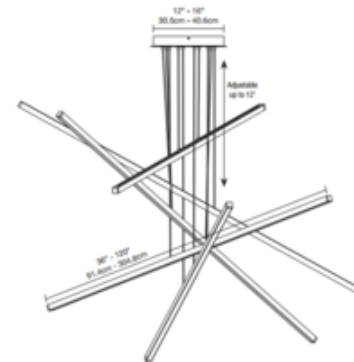

DESIGNER

Gregory Kay

BRAND

PureEdge Lighting

**DESCRIPTION**

The Pix Sticks Cirrus Suspension with D1 Direct Lens is a customizable chandelier for the modern home, office, restaurant, or commercial area. Features linear channels that intersect at alternate heights casting downlight illumination through diffused white lenses. Available in a variety of finishes, a spectrum of color temperature options including Warm Dim, and 5 LED watts per foot per channel. Includes three, five or seven sticks between 39-120 inches in length. Satin Nickel, Satin Black and White finishes supplied with matching canopy. Antique Bronze and Chrome finishes supplied with a Black canopy and wires. Supplied with a metal canopy (12 inch for 3 and 5-stick and 16 inch for 7-stick), a 120 volt input, 24VDC Class 2 output electronic low voltage LED power supply, and 12 feet of suspension cable. Dimmable with an electronic low voltage dimmer: (recommended: Lutron Diva DVELV-300P, Lutron Skylark SELV-300P, Lutron Maestro MAELV-600, and Lutron Radio Ra 2, or Legrand Adorne ADTP703TU), sold separately. Product is built to order.

Shown in: Satin Nickel / White Lens

<b>SHADE COLOR</b>	White Lens
<b>BODY FINISH</b>	Satin Nickel
<b>LAMP</b>	12 x LED/5W/24V LED
<b>WATTAGE</b>	60W
<b>DIMMER</b>	Low Voltage Electronic
<b>DIMENSIONS</b>	48"L x 0.9"W x 0.9"H

*Technical Information*

<b>LUMINOUS FLUX</b>	3240 lumens
<b>LUMENS/WATT</b>	648.00
<b>LAMP COLOR</b>	2700 K
<b>COLOR RENDERING</b>	92 CRI
<b>LAMP LIFE</b>	50000 hours

**PRODUCT NUMBER** EDG782865

D1 - Direct 0.9" Lens