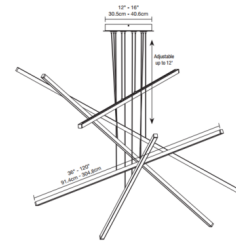

D1 - Direct 0.9" Lens