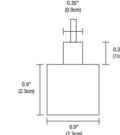

### Specifications

COLOR	White Lens
BODY FINISH	Satin Nickel
WATTAGE	60W
DIMMER	Low Voltage Electronic
DIMENSIONS	48"L x 0.9"W x 0.9"H
INTEGRATED LED MODULE	12 x LED/5W/24V LED

### Technical Information

LAMP LIFE	50000 hours
COLOR RENDERING	92 CRI
LAMP COLOR	2700K
LUMENS/WATT	648.00
LUMINOUS FLUX	3240 lumens

Shown in satin nickel / white lens

D1 - Direct 0.9" Lens

CLICK TO VIEW PRODUCT