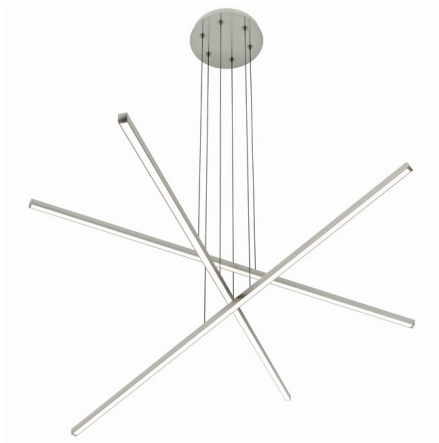

Lightology

lightology.com
866-954-4489
06-04-26

Project: _____
 Company: _____
 Location: _____ Fixture Type: _____
 SPEC #: **EDG782865**
 Approved On: _____ Approved By: _____

Pix Sticks Cirrus D1 Lens Suspension with Power

By PureEdge Lighting

Description

The Pix Sticks Cirrus Suspension with D1 Direct Lens is a customizable chandelier for the modern home, office, restaurant, or commercial area. Features linear channels that intersect at alternate heights casting downlight illumination through diffused white lenses. Available in a variety of finishes, a spectrum of color temperature options including Warm Dim, and 5 LED watts per foot per channel. Includes three, five or seven sticks between 39-120 inches in length. Satin Nickel, Chrome and White finishes supplied with matching canopy and Satin Nickel wires. Antique Bronze and Satin Black finishes supplied with a Black canopy and Black wires. Supplied with a metal canopy (12 inch for 3 and 5-stick and 16 inch for 7-stick), a 120 volt input, 24VDC Class 2 output electronic low voltage LED power supply, and 12 feet of suspension cable. Dimmable with an electronic low voltage dimmer: (recommended: Lutron Diva DVELV-300P, Lutron Skylark SELV-300P, Lutron Maestro MAELV-600, and Lutron Radio Ra 2, or Legrand Adorne ADTP703TU), sold separately. Product is built to order.

Specifications

COLOR	White Lens
BODY FINISH	Satin Nickel
WATTAGE	60W
DIMMER	Low Voltage Electronic
DIMENSIONS	48"L x 0.9"W x 0.9"H
INTEGRATED LED MODULE	12 x LED/5W/24V LED

Technical Information

LAMP LIFE	50000 hours
COLOR RENDERING	92 CRI
LAMP COLOR	2700K
LUMENS/WATT	648.00
LUMINOUS FLUX	3240 lumens

Shown in satin nickel / white lens

D1 - Direct 6.9" Lens

CLICK TO VIEW PRODUCT

Notes: