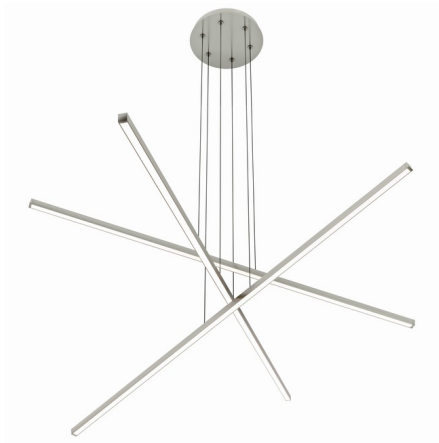

## Pix Sticks Cirrus D1 Lens Suspension with Power

By PureEdge Lighting

### Description

The Pix Sticks Cirrus Suspension with D1 Direct Lens is a customizable chandelier for the modern home, office, restaurant, or commercial area. Features linear channels that intersect at alternate heights casting downlight illumination through diffused white lenses. Available in a variety of finishes, a spectrum of color temperature options including Warm Dim, and 5 LED watts per foot per channel. Includes three, five or seven sticks between 39-120 inches in length. Satin Nickel, Chrome and White finishes supplied with matching canopy and Satin Nickel wires. Antique Bronze and Satin Black finishes supplied with a Black canopy and Black wires. Supplied with a metal canopy (12 inch for 3 and 5-stick and 16 inch for 7-stick), a 120 volt input, 24VDC Class 2 output electronic low voltage LED power supply, and 12 feet of suspension cable. Dimmable with an electronic low voltage dimmer: (recommended: Lutron Diva DVELV-300P, Lutron Skylark SELV-300P, Lutron Maestro MAELV-600, and Lutron Radio Ra 2, or Legrand Adorne ADTP703TU), sold separately. Product is built to order.

### Specifications

COLOR	White Lens
BODY FINISH	Satin Nickel
WATTAGE	60W
DIMMER	Low Voltage Electronic
DIMENSIONS	48"L x 0.9"W x 0.9"H
INTEGRATED LED MODULE	12 x LED/5W/24V LED

### Technical Information

LAMP LIFE	50000 hours
COLOR RENDERING	92 CRI
LAMP COLOR	2700K
LUMENS/WATT	648.00
LUMINOUS FLUX	3240 lumens

Shown in satin nickel / white lens

D1 - Direct 0.9" Lens

CLICK TO VIEW PRODUCT