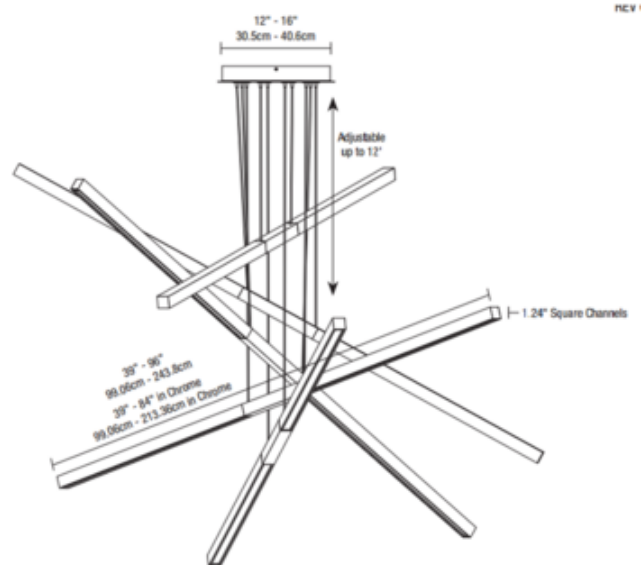

DESIGNER

Gregory Kay

BRAND

PureEdge Lighting

DESCRIPTION

The Pix Sticks Tie Stix Metal Suspension with Power is the essence of modernity with alluring sleek metal finishes that demand attention. Features linear channels that intersect at alternate heights casting downlight illumination through diffused white lenses. Channel finishes in Satin Nickel, Satin Black, Chrome, Antique Bronze or White. Satin Nickel and White finishes supplied with matching canopy and hardware. Satin Black, Antique Bronze and Chrome finishes supplied with a Black canopy. Offered in three, five or seven stick channel options from 39-96 inches in length. Includes 5 or 7 watts per foot per channel in a variety of color temperature options including Warm Dim. Supplied with a metal canopy (12 inch for 3 and 5-stick and 16 inch for 7-stick), a 120 volt input, 24VDC Class 2 output electronic low voltage LED power supply, and 12 feet of suspension cable. Dimmable with an electronic low voltage dimmer: (recommended: Lutron Diva DVELV-300P, Lutron Skylark SELV-300P, Lutron Maestro MAELV-600, and Lutron Radio Ra 2, or Legrand Adorne ADTP703TU), sold separately. ETL listed. Suitable for damp locations. 5 year warranty. Product is built to order.

Shown in: Satin Nickel / Satin Nickel

SHADE COLOR	Satin Nickel
BODY FINISH	Satin Nickel
LAMP	20 x LED/5W/120V LED
WATTAGE	100W
DIMMER	Low Voltage Electronic
DIMENSIONS	48"L x 1.24"W x 1.24"H

Technical Information

LUMINOUS FLUX	5400 lumens
LUMENS/WATT	1,080.00
LAMP COLOR	2700 K
COLOR RENDERING	92 CRI
LAMP LIFE	50000 hours

PRODUCT NUMBER EDG782984

COMPANY	PROJECT	FIXTURE TYPE	APPROVED BY	DATE