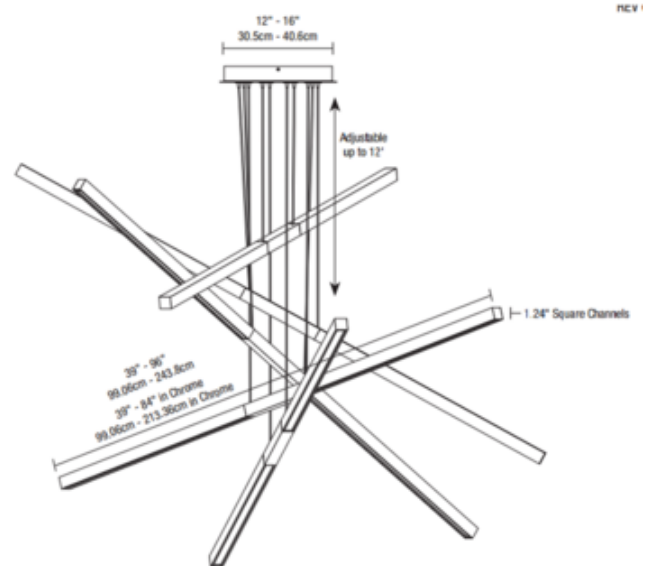

DESIGNER

Gregory Kay

BRAND

PureEdge Lighting

DESCRIPTION

The Pix Sticks Tie Stix Metal Suspension with Power is the essence of modernity with alluring sleek metal finishes that demand attention. Features linear channels that intersect at alternate heights casting downlight illumination through diffused white lenses. Channel finishes in Satin Nickel, Satin Black, Chrome, Antique Bronze or White. Satin Nickel and White finishes supplied with matching canopy and hardware. Satin Black, Antique Bronze and Chrome finishes supplied with a Black canopy. Offered in three, five or seven stick channel options from 39-96 inches in length. Includes 5 or 7 watts per foot per channel in a variety of color temperature options including Warm Dim. Supplied with a metal canopy (12 inch for 3 and 5-stick and 16 inch for 7-stick), a 120 volt input, 24VDC Class 2 output electronic low voltage LED power supply, and 12 feet of suspension cable. Dimmable with an electronic low voltage dimmer: (recommended: Lutron Diva DVELV-300P, Lutron Skylark SELV-300P, Lutron Maestro MAELV-600, and Lutron Radio Ra 2, or Legrand Adorne ADTP703TU), sold separately. ETL listed. Suitable for damp locations. 5 year warranty. Product is built to order.

Shown in: Satin Nickel / Satin Nickel

SHADE COLOR	Satin Nickel
BODY FINISH	Satin Nickel
WATTAGE	100W
DIMMER	Low Voltage Electronic
DIMENSIONS	48"L x 1.24"W x 1.24"H
LAMP	20 x LED/5W/120V LED

Technical Information

LUMINOUS FLUX	5400 lumens
LUMENS/WATT	1,080.00
LAMP COLOR	2700 K
COLOR RENDERING	92 CRI

ITEM NUMBER EDG782984

COMPANY	PROJECT	FIXTURE TYPE	APPROVED BY	DATE