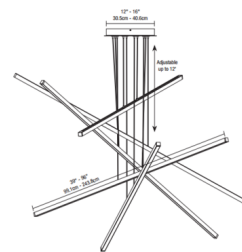

D1 - Direct 0.9" Lens