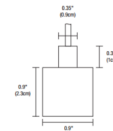

Specifications

COLOR	White Lens
BODY FINISH	Satin Nickel
WATTAGE	100W
DIMMER	Low Voltage Electronic
DIMENSIONS	48"L x 0.9"W x 0.9"H
INTEGRATED LED MODULE	20 x LED/5W/24V LED
COUNTRY OF ORIGIN	United States

Technical Information

LAMP LIFE	50000 hours
COLOR RENDERING	92 CRI
LAMP COLOR	2700K Warm Dim
LUMENS/WATT	944.00
LUMINOUS FLUX	4720 lumens

Shown in satin nickel / white lens

D1 - Direct 0.9" Lens

CLICK TO VIEW PRODUCT