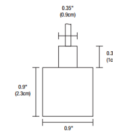

### Specifications

COLOR	White Lens
BODY FINISH	Satin Nickel
WATTAGE	100W
DIMMER	Low Voltage Electronic
DIMENSIONS	48"L x 0.9"W x 0.9"H
INTEGRATED LED MODULE	20 x LED/5W/24V LED
COUNTRY OF ORIGIN	United States

### Technical Information

LAMP LIFE	50000 hours
COLOR RENDERING	92 CRI
LAMP COLOR	2700K Warm Dim
LUMENS/WATT	944.00
LUMINOUS FLUX	4720 lumens

Shown in satin nickel / white lens

D1 - Direct 0.9" Lens

CLICK TO VIEW PRODUCT