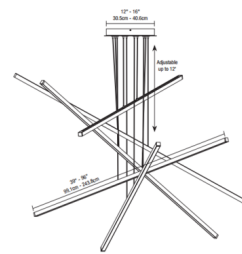

D1 - Direct 0.9" Lens