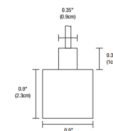

### Specifications

COLOR	White Lens
BODY FINISH	Satin Nickel
WATTAGE	100W
DIMMER	Low Voltage Electronic
DIMENSIONS	48"L x 0.9"W x 0.9"H
INTEGRATED LED MODULE	20 x LED/5W/24V LED
COUNTRY OF ORIGIN	United States

### Technical Information

LAMP LIFE	50000 hours
COLOR RENDERING	92 CRI
LAMP COLOR	2700K Warm Dim
LUMENS/WATT	944.00
LUMINOUS FLUX	4720 lumens

Shown in satin nickel / white lens

D1 - Direct 0.9" Lens

CLICK TO VIEW PRODUCT