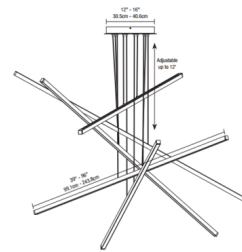

D1 - Direct 0.9" Lens