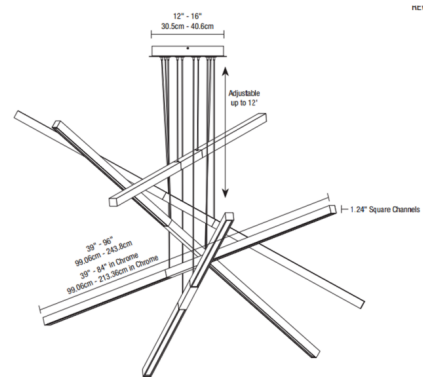

CLICK TO VIEW PRODUCT

Notes: