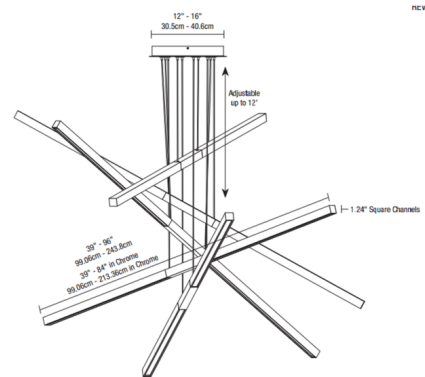

CLICK TO VIEW PRODUCT

Notes: