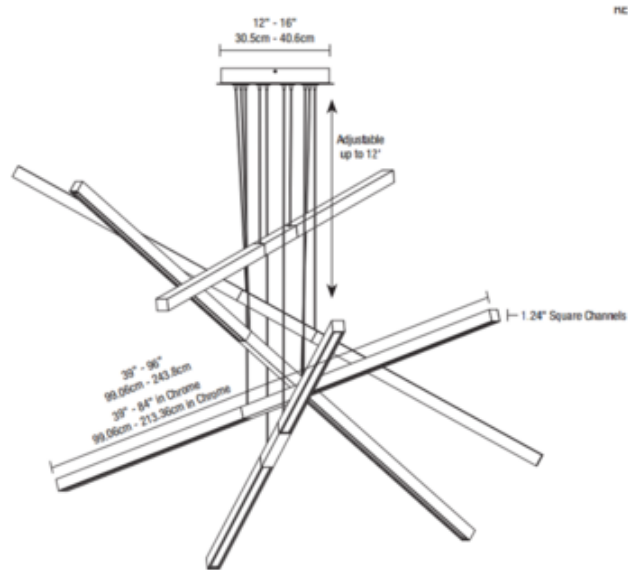

**DESIGNER**

Gregory Kay

**BRAND**

PureEdge Lighting

**DESCRIPTION**

The Pix Sticks Tie Stix Wood Warm Dim Suspension is the essence of modernity with alluring sleek wood finishes that demand attention. Features linear channels that intersect at alternate heights casting downlight illumination through diffused white lenses. Channel finish in Cherry, Walnut, White Oak, Espresso and Maple. Satin Nickel and White finishes supplied with matching canopy and hardware. Satin Black, Antique Bronze and Chrome finishes supplied with a Black canopy. Offered in three, five or seven stick channel options from 39 to 96 inches in length. Includes 5 watts per foot per channel in Warm Dim 2700K-2000K (27D) and 3000K-2000K (30D) color temperature. Unlike standard LEDs, Warm Dim LEDs are designed to shift to a warmer color temperature as they are dimmed, replicating the effects of incandescent and halogen light sources. Supplied with a metal canopy (12 inch for 3 and 5-stick and 16 inch for 7-stick), a 120 volt input, 24VDC Class 2 output electronic low voltage LED power supply, and 12 feet of suspension cable. Dimmable with an electronic low voltage dimmer: (recommended: Lutron Diva DVELV-300P, Lutron Skylark SELV-300P, Lutron Maestro MAELV-600, and Lutron Radio Ra 2, or Legrand Adorne ADTP703TU), sold separately. ETL listed. Suitable for damp locations. 5 year warranty. Product is built to order.

Shown in: Satin Nickel / Wood Cherry

<b>SHADE COLOR</b>	Wood Cherry
<b>BODY FINISH</b>	Satin Nickel
<b>WATTAGE</b>	100W
<b>DIMMER</b>	Low Voltage Electronic
<b>DIMENSIONS</b>	48"L x 1.24"W x 1.24"H
<b>INTEGRATED LED MODULE</b>	
<b>LAMP</b>	20 x LED/5W/120V LED

*Technical Information*

<b>LUMINOUS FLUX</b>	5400 lumens
<b>LUMENS/WATT</b>	1,080.00
<b>LAMP COLOR</b>	2700K Warm Dim
<b>COLOR RENDERING</b>	92 CRI

**SPEC #** EDG786592

COMPANY	PROJECT	FIXTURE TYPE	APPROVED BY	DATE