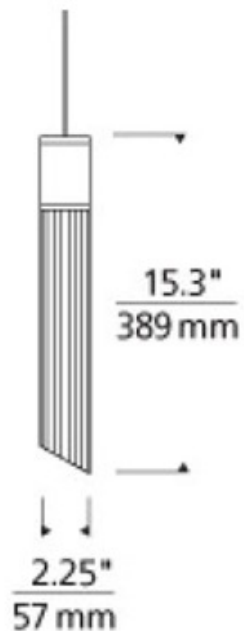

BRAND

Visual Comfort Modern

DESCRIPTION

Tibor Freejack Pendant features an LED light source hidden inside the upper metal cap and shines brightly through the hand-faceted crystal for a strikingly dramatic effect. Compatible for use with 1-circuit Monorail track system or Freejack canopy. Includes one 12 volt, 6 watt replaceable LED module, six feet of field cuttable suspension cable and a Freejack connector. Freejack canopy required if used as a monopoint, sold separately. LED canopy compatible with both halogen and LED lamp options. Dimmer type dependent on system transformer (low voltage magnetic or electronic).

Shown in: Satin Nickel / Clear

SHADE COLOR	Clear
BODY FINISH	Satin Nickel
WATTAGE	6W
DIMMER	Dimmable
DIMENSIONS	87.3"L x 2.25"W x 15.3"H
INTEGRATED LED MODULE	
LAMP	1 x LED/6W/12V LED

Technical Information

LUMINOUS FLUX	500 lumens
LUMENS/WATT	83.33
LAMP COLOR	3000K
COLOR RENDERING	80 CRI

SPEC # TLG78766

COMPANY	PROJECT	FIXTURE TYPE	APPROVED BY	DATE