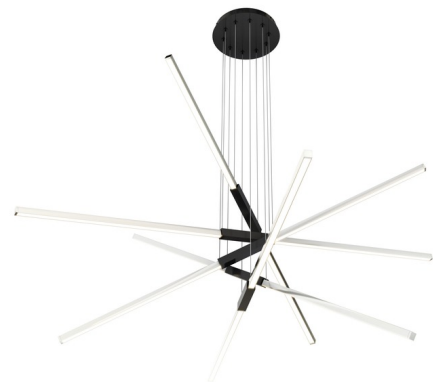

Specifications

COLOR . . . . . Satin Nickel
BODY FINISH . . . . . Satin Black
WATTAGE 100W
DIMMER . . . . . Low Voltage Electronic
DIMENSIONS . . . . . 48"L x 1.24"W x 1.24"H
INTEGRATED LED MODULE . . . . . 20 x LED/5W/24V LED

Technical Information

LAMP LIFE . . . . . 50000 hours
COLOR RENDERING . . . . . 92 CRI
LAMP COLOR . . . . . 2700K Warm Dim
LUMENS/WATT 1,080.00
LUMINOUS FLUX . . . . . 5400 lumens

Shown in satin black / satin nickel

PIX STICKS TIE STIX SUSPENSION WITH REMOTE POWER - ACTUAL SIZES		
Ordering code (Minimum Size)	Actual channel length (inches)	Actual channel length (feet)
39	39.0	3.25
48	48.0	4.0
60	60.0	5.0
72	72.0	6.0
84	84.0	7.0
96	96.0	8.0

CLICK TO VIEW PRODUCT

Notes: