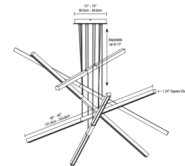

### Description

The Pix Sticks Tie Stix Metal Warm Dim Suspension with Remote Power is the essence of modernity with alluring sleek metal finishes that demand attention. Remote power allows for easier replacement in hard-to-reach spaces such as atriums. Features linear channels that intersect at alternate heights casting downlight illumination through diffused white lenses. Offered in three, five or seven stick channel options from 39-96 inches in length. Includes 5 watts per foot per channel in Warm Dim 2700K-2000K (27D) or 3000K-2000K (30D) color temperature. Unlike standard LEDs, Warm Dim LEDs are designed to shift to a warmer color temperature as they are dimmed, replicating the effects of incandescent and halogen light sources. ETL listed. Title 24 compliant when used with a Universal (UNI) power supply. Product is built to order. .Note: Fixture requires a 24VDC remote Universal (UNI) LED power supply. Supplied with a metal canopy (12 inch for 3 and 5-stick and 16 inch for 7-stick), and 12 feet of suspension cable. Required power supply and compatible dimmer control, sold separately. Note: Channel finishes in Satin Nickel, Satin Black, Chrome, Antique Bronze or White. Satin Nickel and White finishes supplied with matching canopy and hardware. Satin Black, Antique Bronze and Chrome finishes supplied with a Black canopy.

### Specifications

COLOR . . . . . Satin Nickel  
 BODY FINISH . . . . . Satin Black  
 WATTAGE . . . . . 100W  
 DIMMER . . . . . Low Voltage Electronic  
 DIMENSIONS . . . . . 48"L x 1.24"W x 1.24"H  
 INTEGRATED LED MODULE . . . . . 20 x LED/5W/24V LED

Shown in satin black / satin nickel

PIX STICKS TIE STIX SUSPENSION WITH REMOTE POWER - ACTUAL SIZES		
Ordering code (Minimum Size)	Actual channel length (inches)	Actual channel length (feet)
39	39.0	3.25
48	48.0	4.0
60	60.0	5.0
72	72.0	6.0
84	84.0	7.0
96	96.0	8.0