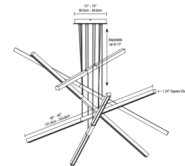

### Description

The Pix Sticks Tie Stix Wood Warm Dim Suspension with Remote Power is the essence of modernity with alluring sleek metal finishes that demand attention. Remote power allows for easier replacement in hard-to-reach spaces such as atriums. Features linear channels that intersect at alternate heights casting downlight illumination through diffused white lenses. Offered in three, five or seven stick channel options from 39-96 inches in length. Includes 5 watts per foot per channel in Warm Dim 2700K-2000K (27D) or 3000K-2000K (30D) color temperature. Unlike standard LEDs, Warm Dim LEDs are designed to shift to a warmer color temperature as they are dimmed, replicating the effects of incandescent and halogen light sources. Product is built to order. Note: Requires a 24VDC remote Universal (UNI) power supply. Supplied with a metal canopy (12 inch for 3 and 5-stick and 16 inch for 7-stick), and 12 feet of suspension cable. Power supply and dimmer sold separately. Note: Channel finishes in Wood Cherry, Wood Walnut, Wood White Oak, Wood Espresso, or Wood Maple. Hardware finish available in Satin Nickel, Satin Black, Chrome, White or Antique Bronze. Satin Nickel and White finishes supplied with matching canopy and hardware. Satin Black, Antique Bronze and Chrome finishes supplied with a Black canopy.

### Specifications

COLOR . . . . . Wood Espresso  
 BODY FINISH . . . . . Satin Black  
 WATTAGE . . . . . 100W  
 DIMMER . . . . . Low Voltage Electronic  
 DIMENSIONS . . . . . 48"L x 1.24"W x 1.24"H  
 INTEGRATED LED MODULE . . . . . 20 x LED/5W/24V LED

Shown in satin black / wood espresso

PIX STICKS TIE STIX SUSPENSION WITH REMOTE POWER - ACTUAL SIZES		
Ordering code (Minimum Size)	Actual channel length (inches)	Actual channel diameter (inches)
39	39.0	1.24
48	48.0	1.24
60	60.0	1.24
72	72.0	1.24
84	84.0	1.24
96	96.0	1.24