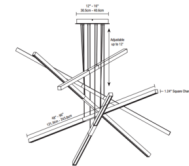

By PureEdge Lighting

Description

The Pix Sticks Tie Stix Wood Warm Dim Suspension with Remote Power is the essence of modernity with alluring sleek metal finishes that demand attention. Remote power allows for easier replacement in hard-to-reach spaces such as atriums. Features linear channels that intersect at alternate heights casting downlight illumination through diffused white lenses. Offered in three, five or seven stick channel options from 39-96 inches in length. Includes 5 watts per foot per channel in Warm Dim 2700K-2000K (27D) or 3000K-2000K (30D) color temperature. Unlike standard LEDs, Warm Dim LEDs are designed to shift to a warmer color temperature as they are dimmed, replicating the effects of incandescent and halogen light sources. Product is built to order. Note: Requires a 24VDC remote Universal (UNI) power supply. Supplied with a metal canopy (12 inch for 3 and 5-stick and 16 inch for 7-stick), and 12 feet of suspension cable. Power supply and dimmer sold separately. Note: Channel finishes in Wood Cherry, Wood Walnut, Wood White Oak, Wood Espresso, or Wood Maple. Hardware finish available in Satin Nickel, Satin Black, Chrome, White or Antique Bronze. Satin Nickel and White finishes supplied with matching canopy and hardware. Satin Black, Antique Bronze and Chrome finishes supplied with a Black canopy.

Specifications

COLOR Wood Espresso
 BODY FINISH Satin Black
 WATTAGE 100W
 DIMMER Low Voltage Electronic
 DIMENSIONS 48"L x 1.24"W x 1.24"H
 INTEGRATED LED MODULE 20 x LED/5W/24V LED

Technical Information

LAMP LIFE 50000 hours
 COLOR RENDERING 92 CRI
 LAMP COLOR 2700K Warm Dim
 LUMENS/WATT 1,080.00
 LUMINOUS FLUX 5400 lumens

Shown in satin black / wood espresso

PIX STICKS TIE STIX SUSPENSION WITH REMOTE POWER - ACTUAL SIZES		
Ordering code (Minimum Size)	Actual channel length (inches)	Actual channel diameter (inches)
39	39.0	1.24
48	48.0	1.24
57	57.0	1.24
66	66.0	1.24
75	75.0	1.24
84	84.0	1.24
93	93.0	1.24