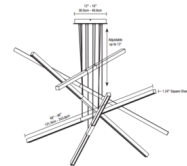

Description

The Pix Sticks Tie Stix Wood Warm Dim Suspension with Remote Power is the essence of modernity with alluring sleek metal finishes that demand attention. Remote power allows for easier replacement in hard-to-reach spaces such as atriums. Features linear channels that intersect at alternate heights casting downlight illumination through diffused white lenses. Offered in three, five or seven stick channel options from 39-96 inches in length. Includes 5 watts per foot per channel in Warm Dim 2700K-2000K (27D) or 3000K-2000K (30D) color temperature. Unlike standard LEDs, Warm Dim LEDs are designed to shift to a warmer color temperature as they are dimmed, replicating the effects of incandescent and halogen light sources. Product is built to order. Note: Requires a 24VDC remote Universal (UNI) power supply. Supplied with a metal canopy (12 inch for 3 and 5-stick and 16 inch for 7-stick), and 12 feet of suspension cable. Power supply and dimmer sold separately. Note: Channel finishes in Wood Cherry, Wood Walnut, Wood White Oak, Wood Espresso, or Wood Maple. Hardware finish available in Satin Nickel, Satin Black, Chrome, White or Antique Bronze. Satin Nickel and White finishes supplied with matching canopy and hardware. Satin Black, Antique Bronze and Chrome finishes supplied with a Black canopy.

Specifications

COLOR Wood Espresso
 BODY FINISH Satin Black
 WATTAGE 100W
 DIMMER Low Voltage Electronic
 DIMENSIONS 48"L x 1.24"W x 1.24"H
 INTEGRATED LED MODULE 20 x LED/5W/24V LED

Technical Information

LAMP LIFE 50000 hours
 COLOR RENDERING 92 CRI
 LAMP COLOR 2700K Warm Dim
 LUMENS/WATT 1,080.00
 LUMINOUS FLUX 5400 lumens

Shown in satin black / wood espresso

PIX STICKS TIE STIX SUSPENSION WITH REMOTE POWER - ACTUAL SIZES		
Ordering code (Minimum Size)	Actual channel length (inches)	Actual channel diameter (inches)
39	39.0	1.24
48	48.0	1.24
57	57.0	1.24
66	66.0	1.24
75	75.0	1.24
84	84.0	1.24
93	93.0	1.24
102	102.0	1.24