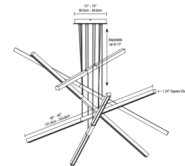

Description

The Pix Sticks Tie Stix Wood Warm Dim Suspension with Remote Power is the essence of modernity with alluring sleek metal finishes that demand attention. Remote power allows for easier replacement in hard-to-reach spaces such as atriums. Features linear channels that intersect at alternate heights casting downlight illumination through diffused white lenses. Offered in three, five or seven stick channel options from 39-96 inches in length. Includes 5 watts per foot per channel in Warm Dim 2700K-2000K (27D) or 3000K-2000K (30D) color temperature. Unlike standard LEDs, Warm Dim LEDs are designed to shift to a warmer color temperature as they are dimmed, replicating the effects of incandescent and halogen light sources. Product is built to order. Note: Requires a 24VDC remote Universal (UNI) power supply. Supplied with a metal canopy (12 inch for 3 and 5-stick and 16 inch for 7-stick), and 12 feet of suspension cable. Power supply and dimmer sold separately. Note: Channel finishes in Wood Cherry, Wood Walnut, Wood White Oak, Wood Espresso, or Wood Maple. Hardware finish available in Satin Nickel, Satin Black, Chrome, White or Antique Bronze. Satin Nickel and White finishes supplied with matching canopy and hardware. Satin Black, Antique Bronze and Chrome finishes supplied with a Black canopy.

Specifications

COLOR Wood Espresso
 BODY FINISH Satin Nickel
 WATTAGE 100W
 DIMMER Low Voltage Electronic
 DIMENSIONS 48"L x 1.24"W x 1.24"H
 INTEGRATED LED MODULE 20 x LED/5W/24V LED

Technical Information

LAMP LIFE 50000 hours
 COLOR RENDERING 92 CRI
 LAMP COLOR 2700K Warm Dim
 LUMENS/WATT 1,080.00
 LUMINOUS FLUX 5400 lumens

Shown in satin nickel / wood espresso

PIX STICKS TIE STIX SUSPENSION WITH REMOTE POWER - ACTUAL SIZES		
Ordering code (Minimum Size)	Actual channel channel length (inches)	Actual channel channel length (feet)
39	39.0	3.25
48	48.0	4.0
60	60.0	5.0
72	72.0	6.0
84	84.0	7.0
96	96.0	8.0