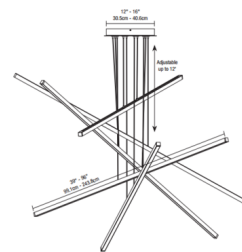

Description

The Pix Sticks Cirrus Suspension with D1 Direct Lens is a customizable chandelier for the modern home, office, restaurant, or commercial area. Features linear channels that intersect at alternate heights casting downlight illumination through diffused white lenses. Available in a variety of finishes, a spectrum of color temperature options including Warm Dim, and 5 watts per foot per channel. Includes three, five or seven sticks between 39-96 inches in length. Product is built to order. Channel finish available in Satin Nickel, Satin Black, Chrome, White or Antique Bronze. Satin Nickel, Satin Black and White finishes supplied with matching canopy. Antique Bronze and Chrome finishes supplied with a Black canopy and wires. Includes a metal canopy (12 inch for 3 and 5-stick and 16 inch for 7-stick), and 12 feet of suspension cable. Note: System requires a 24VDC remote Universal (UNI) or Lutron Hi-Lume power supply. Required remote power supply and dimmer control sold separately.

Specifications

COLOR	White Lens
BODY FINISH	Satin Nickel
WATTAGE	100W
DIMMER	Low Voltage Electronic
DIMENSIONS	48"L x 0.9"W x 0.9"H
INTEGRATED LED MODULE	20 x LED/5W/24V LED
COUNTRY OF ORIGIN	United States

Technical Information

LAMP LIFE	50000 hours
COLOR RENDERING	95 CRI
LAMP COLOR	2700K
LUMENS/WATT	869.20
LUMINOUS FLUX	4346 lumens

Shown in satin nickel / white lens

D1 - Direct 0.9" Lens

CLICK TO VIEW PRODUCT