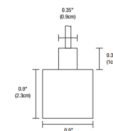

Specifications

COLOR	White Lens
BODY FINISH	Satin Nickel
WATTAGE	100W
DIMMER	Low Voltage Electronic
DIMENSIONS	48"L x 0.9"W x 0.9"H
INTEGRATED LED MODULE	20 x LED/5W/24V LED
COUNTRY OF ORIGIN	United States

Technical Information

LAMP LIFE	50000 hours
COLOR RENDERING	95 CRI
LAMP COLOR	2700K
LUMENS/WATT	869.20
LUMINOUS FLUX	4346 lumens

Shown in satin nickel / white lens

D1 - Direct 0.9" Lens

CLICK TO VIEW PRODUCT