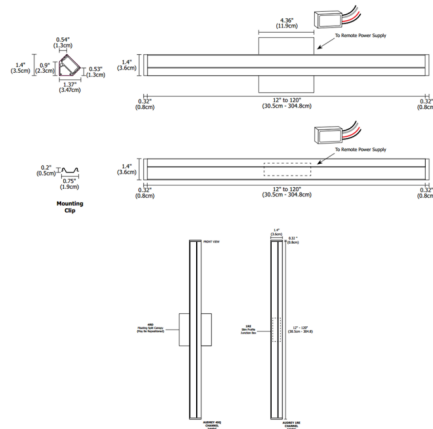

Project: _____
Company: _____
Location: _____ Fixture Type: _____
SPEC #: **EDG792646**
Approved On: _____ Approved By: _____

Audrey Warm Dim Bath Bar

By PureEdge Lighting

Description

The Audrey Warm Dim Vanity Bath Bar with 4 Inch Square or 1 Inch Rectangle Canopy features a milky white diffuser lens that provides uniform light without hotspots. Can be mounted in a horizontal or vertical position. Available in various increments from 12 to 120 inches, a variety of finishes, 5 LED watts per foot, and Warm Dim 2700K-2000K (27D) or 3000K-2000K (30D) color temperature. Unlike standard LEDs, Warm Dim LEDs are designed to shift to a warmer color temperature as they are dimmed, replicating the effects of incandescent and halogen light sources. Fixture includes a 120 volt input, 24VDC Class 2 low voltage LED transformer that fits inside a standard 4 inch electrical box with round plaster ring and supplied floating split canopy (4SQ) or the Slim Profile Junction Box (1RE) that does not require a canopy. Finished sizes include end caps. Limited quantities available. Note: Product is built to order.

Specifications

COLOR	N/A
BODY FINISH	Satin Nickel
WATTAGE	5W
DIMMER	Low Voltage Electronic
DIMENSIONS	13.1"W x 1.4"H x 1.37"D
INTEGRATED LED MODULE	1 x LED/5W/120V LED

Technical Information

LAMP LIFE	50000 hours
COLOR RENDERING	92 CRI
LAMP COLOR	2700K Warm Dim
LUMENS/WATT	47.00
LUMINOUS FLUX	235 lumens

Shown in satin nickel

CLICK TO VIEW PRODUCT

Notes: