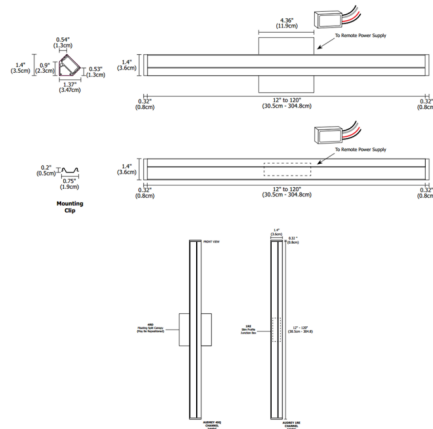

### Description

The Audrey Warm Dim Vanity Bath Bar with 4 Inch Square or 1 Inch Rectangle Canopy features a milky white diffuser lens that provides uniform light without hotspots. Can be mounted in a horizontal or vertical position. Available in various increments from 12 to 120 inches, a variety of finishes, 5 LED watts per foot, and Warm Dim 2700K-2000K (27D) or 3000K-2000K (30D) color temperature. Unlike standard LEDs, Warm Dim LEDs are designed to shift to a warmer color temperature as they are dimmed, replicating the effects of incandescent and halogen light sources. Fixture includes a 120 volt input, 24VDC Class 2 low voltage LED transformer that fits inside a standard 4 inch electrical box with round plaster ring and supplied floating split canopy (4SQ) or the Slim Profile Junction Box (1RE) that does not require a canopy. Finished sizes include end caps. Limited quantities available. Note: Product is built to order.

### Specifications

COLOR	N/A
BODY FINISH	Satin Nickel
WATTAGE	5W
DIMMER	Low Voltage Electronic
DIMENSIONS	13.1"W x 1.4"H x 1.37"D
INTEGRATED LED MODULE	1 x LED/5W/120V LED

### Technical Information

LAMP LIFE	50000 hours
COLOR RENDERING	92 CRI
LAMP COLOR	2700K Warm Dim
LUMENS/WATT	47.00
LUMINOUS FLUX	235 lumens

Shown in satin nickel

CLICK TO VIEW PRODUCT

Notes: