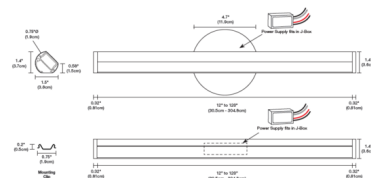

CLICK TO VIEW PRODUCT

Notes: _____