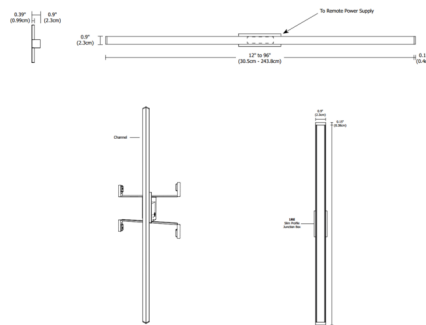

By PureEdge Lighting

Description

The Twiggy D1 Lens Warm Dim Vanity Bath Bar with 1 Inch Rectangle Canopy features a direct 1 inch milky white diffuser lens that provides uniform light without hotspots. Available in various increments from 12 to 96 inches, a variety of finishes, 5 LED watts per foot, and Warm Dim 2700K (27D) or 3000K (30D) at 100 percent, dims to 2000K color temperature. Unlike standard LEDs, Warm Dim LEDs are designed to shift to a warmer color temperature as they are dimmed, replicating the effects of incandescent and halogen light sources. Chrome finish available up to 84 inches. Fixture includes a 120 volt input, 24VDC ELV LED power supply that fits inside the supplied Slim Profile Junction Box (IRE). Note: The IRE Canopy option mounts to included slim profile junction box (does not cover a standard US junction box) and is recommended for new construction applications. Dimmable with an electronic low voltage (ELV) dimmer, sold separately. Product is built to order.

Specifications

COLOR	N/A
BODY FINISH	Satin Nickel
WATTAGE	5W
DIMMER	Low Voltage Electronic
DIMENSIONS	13.1"W x 1"H x 0.9"D
INTEGRATED LED MODULE	1 x LED/5W/120V LED

Technical Information

LAMP LIFE	50000 hours
COLOR RENDERING	92 CRI
LAMP COLOR	2700K Warm Dim
LUMENS/WATT	47.00
LUMINOUS FLUX	235 lumens

Shown in satin nickel

CLICK TO VIEW PRODUCT

Notes: