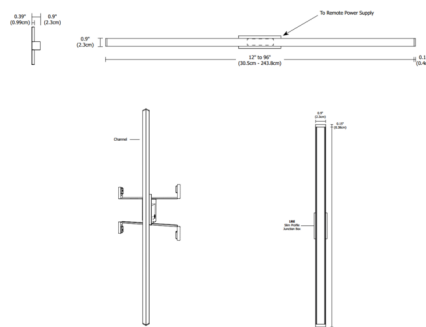

By PureEdge Lighting

Description

The Twiggy D1 Lens Warm Dim Vanity Bath Bar with 1 Inch Rectangle Canopy features a direct 1 inch milky white diffuser lens that provides uniform light without hotspots. Available in various increments from 12 to 96 inches, a variety of finishes, 5 LED watts per foot, and Warm Dim 2700K (27D) or 3000K (30D) at 100 percent, dims to 2000K color temperature. Unlike standard LEDs, Warm Dim LEDs are designed to shift to a warmer color temperature as they are dimmed, replicating the effects of incandescent and halogen light sources. Chrome finish available up to 84 inches. Fixture includes a 120 volt input, 24VDC ELV LED power supply that fits inside the supplied Slim Profile Junction Box (IRE). Note: The IRE Canopy option mounts to included slim profile junction box (does not cover a standard US junction box) and is recommended for new construction applications. Dimmable with an electronic low voltage (ELV) dimmer, sold separately. Product is built to order.

Specifications

COLOR	N/A
BODY FINISH	Satin Nickel
WATTAGE	5W
DIMMER	Low Voltage Electronic
DIMENSIONS	13.1"W x 1"H x 0.9"D
INTEGRATED LED MODULE	1 x LED/5W/120V LED

Technical Information

LAMP LIFE	50000 hours
COLOR RENDERING	92 CRI
LAMP COLOR	2700K Warm Dim
LUMENS/WATT	47.00
LUMINOUS FLUX	235 lumens

Shown in satin nickel

CLICK TO VIEW PRODUCT

Notes: