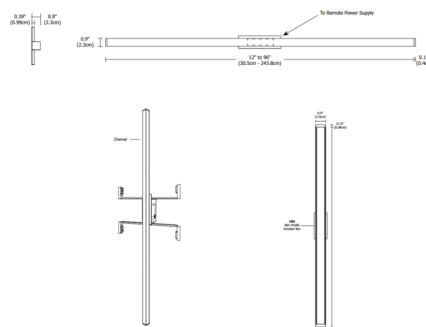

### Description

The Twiggy D1 Lens Warm Dim Vanity Bath Bar with 1 Inch Rectangle Canopy features a direct 1 inch milky white diffuser lens that provides uniform light without hotspots. Available in various increments from 12 to 96 inches, a variety of finishes, 5 LED watts per foot, and Warm Dim 2700K (27D) or 3000K (30D) at 100 percent, dims to 2000K color temperature. Unlike standard LEDs, Warm Dim LEDs are designed to shift to a warmer color temperature as they are dimmed, replicating the effects of incandescent and halogen light sources. Chrome finish available up to 84 inches. Fixture includes a 120 volt input, 24VDC ELV LED power supply that fits inside the supplied Slim Profile Junction Box (IRE). Note: The IRE Canopy option mounts to included slim profile junction box (does not cover a standard US junction box) and is recommended for new construction applications. Dimmable with an electronic low voltage (ELV) dimmer, sold separately. Product is built to order.

### Specifications

COLOR	N/A
BODY FINISH	Satin Nickel
WATTAGE	5W
DIMMER	Low Voltage Electronic
DIMENSIONS	13.1"W x 1"H x 0.9"D
INTEGRATED LED MODULE	1 x LED/5W/120V LED

### Technical Information

LAMP LIFE	50000 hours
COLOR RENDERING	92 CRI
LAMP COLOR	2700K Warm Dim
LUMENS/WATT	47.00
LUMINOUS FLUX	235 lumens

Shown in satin nickel

CLICK TO VIEW PRODUCT

Notes: