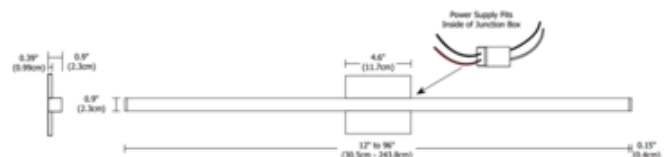

COMPANY	PROJECT	FIXTURE TYPE	APPROVED BY	DATE