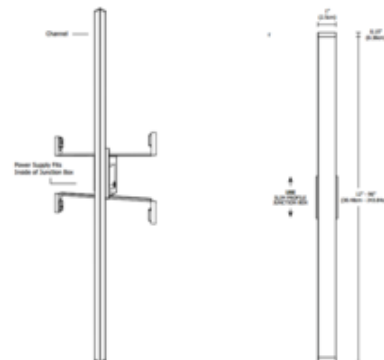

DESIGNER

Gregory Kay

BRAND

PureEdge Lighting

DESCRIPTION

The Twiggy D1 Lens Warm Dim Bath Bar with 4 Inch Square Canopy features a direct 1 inch milky white diffuser lens that provides uniform light without hotspots. Available in various increments from 12 to 96 inches, a variety of finishes, 5 LED watts per foot, and Warm Dim 2700K (27D) or 3000K (30D) at 100 percent, dims to 2000K, color temperature. Unlike standard LEDs, Warm Dim LEDs are designed to shift to a warmer color temperature as they are dimmed, replicating the effects of incandescent and halogen light sources. Chrome finish available up to 84 inches. Finished widths include end caps. Fixture includes a 120 volt input, 24VDC Universal (UNI) LED power supply that fits inside a standard 4 inch electrical box with round plaster ring and supplied floating split canopy (4SQ). Dimmable with an electronic low voltage (ELV), Triac or 0-10V dimmer, sold separately. Note: Can be mounted in a horizontal or vertical position.

Shown in: Satin Nickel

SHADE COLOR	N/A
BODY FINISH	Satin Nickel
WATTAGE	5W
DIMMER	Low Voltage Electronic
DIMENSIONS	13.1"W x 4.6"H x 0.9"D
INTEGRATED LED MODULE	
LAMP	1 x LED/5W/120V LED

Technical Information

LUMINOUS FLUX	235 lumens
LUMENS/WATT	47.00
LAMP COLOR	2700K Warm Dim
COLOR RENDERING	92 CRI

SPEC # EDG794004

COMPANY	PROJECT	FIXTURE TYPE	APPROVED BY	DATE