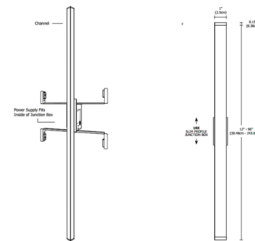

By PureEdge Lighting

Description

The Twiggy D1 Lens Warm Dim Bath Bar with 4 Inch Square Canopy features a direct 1 inch milky white diffuser lens that provides uniform light without hotspots. Available in various increments from 12 to 96 inches, a variety of finishes, 5 LED watts per foot, and Warm Dim 2700K (27D) or 3000K (30D) at 100 percent, dims to 2000K, color temperature. Unlike standard LEDs, Warm Dim LEDs are designed to shift to a warmer color temperature as they are dimmed, replicating the effects of incandescent and halogen light sources. Chrome finish available up to 84 inches. Finished widths include end caps. Fixture includes a 120 volt input, 24VDC Universal (UNI) LED power supply that fits inside a standard 4 inch electrical box with round plaster ring and supplied floating split canopy (4SQ). Dimmable with an electronic low voltage (ELV), Triac or 0-10V dimmer, sold separately. Note: Can be mounted in a horizontal or vertical position.

Specifications

COLOR	N/A
BODY FINISH	Satin Nickel
WATTAGE	5W
DIMMER	Low Voltage Electronic
DIMENSIONS	13.1"W x 4.6"H x 0.9"D
INTEGRATED LED MODULE	1 x LED/5W/120V LED

Technical Information

LAMP LIFE	50000 hours
COLOR RENDERING	92 CRI
LAMP COLOR	2700K Warm Dim
LUMENS/WATT	47.00
LUMINOUS FLUX	235 lumens

Shown in satin nickel

CLICK TO VIEW PRODUCT

Notes: