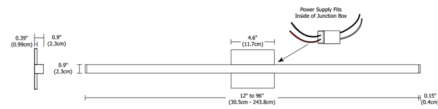

Shown in satin nickel