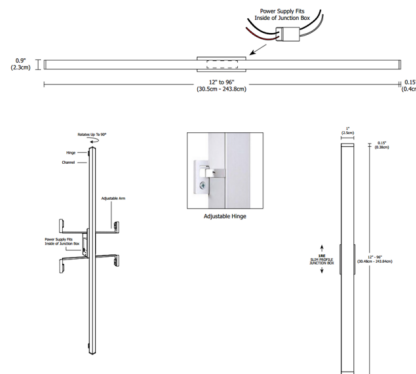

Specifications

COLOR	N/A
BODY FINISH	Satin Nickel
WATTAGE	5W
DIMMER	Low Voltage Electronic
DIMENSIONS	13.1"W x 0.9"H x 0.9"D
INTEGRATED LED MODULE	1 x LED/5W/120V LED
COUNTRY OF ORIGIN	United States

Technical Information

LAMP LIFE	50000 hours
COLOR RENDERING	92 CRI
LAMP COLOR	2700K Warm Dim
LUMENS/WATT	47.00
LUMINOUS FLUX	235 lumens

Shown in satin nickel

CLICK TO VIEW PRODUCT

Notes: