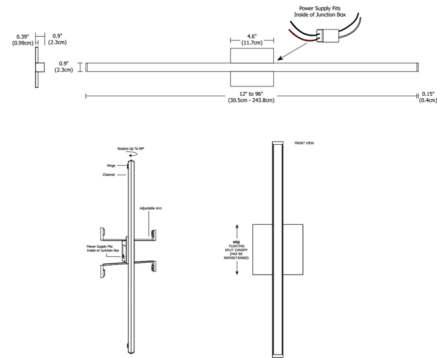

Specifications

COLOR	N/A
BODY FINISH	Satin Nickel
WATTAGE	5W
DIMMER	Low Voltage Electronic
DIMENSIONS	13.1"W x 4.6"H x 0.9"D
INTEGRATED LED MODULE	1 x LED/5W/120V LED
COUNTRY OF ORIGIN	United States

Technical Information

LAMP LIFE	50000 hours
COLOR RENDERING	92 CRI
LAMP COLOR	2700K Warm Dim
LUMENS/WATT	47.00
LUMINOUS FLUX	235 lumens

Shown in satin nickel

CLICK TO VIEW PRODUCT

Notes: