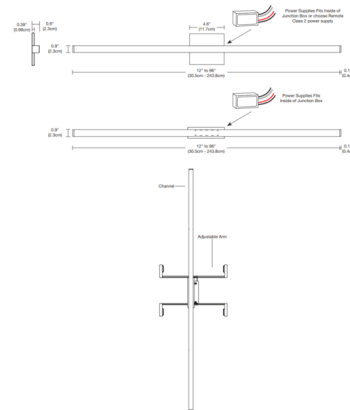

Description

Twiggy S1 Lens Warm Dim Bath Bar with 4 inch Square Canopy or 1 Inch Rectangle Canopy features a square 1 inch milky white diffuser lens that provides uniform light without hotspots. Available in various increments from 12 inches up to 96 inches, a variety of finishes, 5 LED watts per foot, and Warm Dim 2700K (27D) or 3000K (30D) at 100 percent and dims to 2000K color temperature. Unlike standard LEDs, Warm Dim LEDs are designed to shift to a warmer color temperature as they are dimmed, replicating the effects of incandescent and halogen light sources. Chrome finish available up to 84 inches. Finished widths include end caps. Includes a 120V input, 24VDC Class 2 electronic low voltage LED power supply. Supplied with a 4 inch square floating canopy which mounts to a standard 4 inch electrical box, or a 1 inch rectangle floating canopy which mounts to Slim Profile junction box (recommended for new construction applications). Product is built to order. Note: Can be mounted in a horizontal or vertical position.

Specifications

COLOR	N/A
BODY FINISH	Satin Nickel
WATTAGE	5W
DIMMER	Low Voltage Electronic
DIMENSIONS	13.1"W x 1"H x 0.9"D
INTEGRATED LED MODULE	1 x LED/5W/120V LED
COUNTRY OF ORIGIN	United States

Technical Information

LAMP LIFE	50000 hours
COLOR RENDERING	92 CRI
LAMP COLOR	2700K Warm Dim
LUMENS/WATT	71.00
LUMINOUS FLUX	355 lumens

Shown in satin nickel

CLICK TO VIEW PRODUCT

Notes: